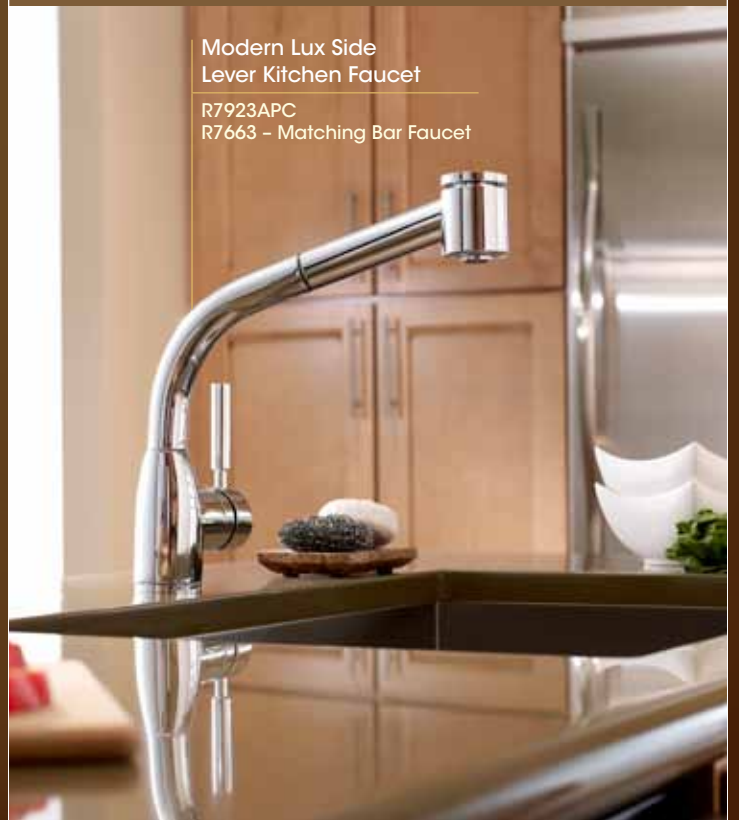

## ROHL dé Lux PULL-OUT

Inspired by European designs, the ROHL dé Lux single-lever kitchen faucet is available in solid lever or loop handle styles. Both complement any decor. The many innovations available in the ROHL Pull-Out line promote functionality in an impressive design.

Long Handspray Side  
Lever Kitchen Faucet  
R7913STN

Short Handspray Side Lever  
Kitchen Faucet  
R7913SAPC

Free-Standing Soap  
and Lotion Dispenser  
SD550AAPC

dé Lux Soap and  
Lotion Dispenser  
LS750LAPC

### MODERN LUX PULL-OUT FAUCET

Modern Lux Side  
Lever Kitchen Faucet  
R7923APC  
R7663 - Matching Bar Faucet