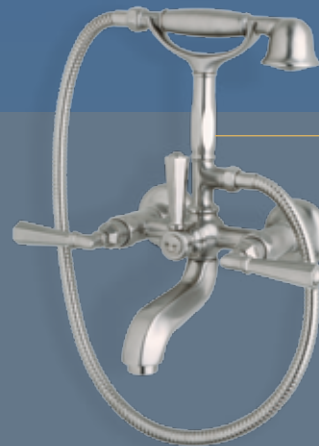

ROHL[®] PALLADIAN COLLECTION

Palladian 3-Hole Wide Spread
Lavatory Faucet
Cross Handles - A1908XM

Palladian 3-Hole Wide Spread
Lavatory Faucet
A1908LM - Metal Levers

Andrea Palladio, a 16th century Italian architect and creator of the Palladian window and proponent of honest classical architecture, was the inspiration behind the ROHL Palladian series. Blending the best of classic proportion with the flourish of great Italian fashion, this look is the answer to the renewed love of European colonial and Old World design.

Available in a full range of finishes, the Palladian faucet works with rustic carved stone looks, artisan-created hand painted and hammered metals as well as traditional ceramic, glass sinks and vessel bowls. All are great options for the colonial revival style.

Palladian Exposed Tub Set
with Handshower

A1901LM
Cross Handles Available

Palladian Deck Mount 4-Hole
Tub Filler with Handshower
A1904LM
Without Handshower - A1984LM
Cross Handles Available

ROHL[®]
Authentic Luxury for Kitchen and Bath[®]

Palladian Pressure Balance Trim with Diverter
A2900LM
Without Diverter - A1900LM
Cross Handle Available

Palladian Trim Only For Thermostatic/Volume Control Valve

A4809LM
Cross Handle Available

Palladian Trim Only For Thermostatic/Non-Volume Controlled Valve