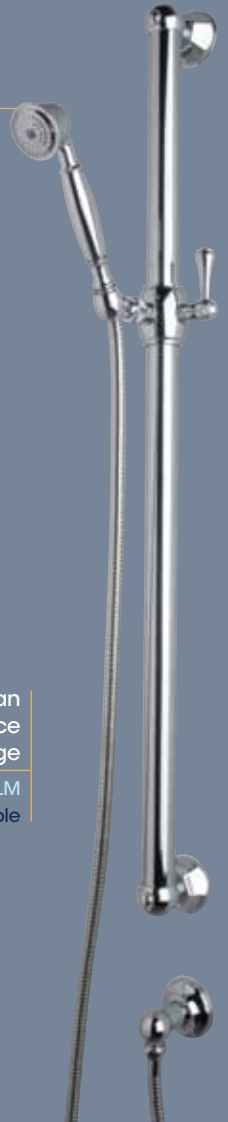

ROHL[®] PALLADIAN COLLECTION

Palladian 3-Hole Wide Spread
Lavatory Faucet
Cross Handles - A1908XM

Palladian 3-Hole Wide Spread
Lavatory Faucet
A1908LM - Metal Levers

Andrea Palladio, a 16th century Italian architect and creator of the Palladian window and proponent of honest classical architecture, was the inspiration behind the ROHL Palladian series. Blending the best of classic proportion with the flourish of great Italian fashion, this look is the answer to the renewed love of European colonial and Old World design.

Available in a full range of finishes, the Palladian faucet works with rustic carved stone looks, artisan-created hand painted and hammered metals as well as traditional ceramic, glass sinks and vessel bowls. All are great options for the colonial revival style.

Palladian Exposed Tub Set
with Handshower

A1901LM
Cross Handles Available

Palladian Deck Mount 4-Hole
Tub Filler with Handshower
A1904LM
Without Handshower - A1984LM
Cross Handles Available

ROHL[®]
Authentic Luxury for Kitchen and Bath[®]

A4814LM
Cross Handle Available

Palladian Exposed Thermostatic Mixer

A4817LM
Cross Handle Available

Palladian 36" ADA Compliant Grab Bar With Single-Function Handshower/Hose/Outlet

1283
1281 - 18"
1282 - 24"
1284 - 42"