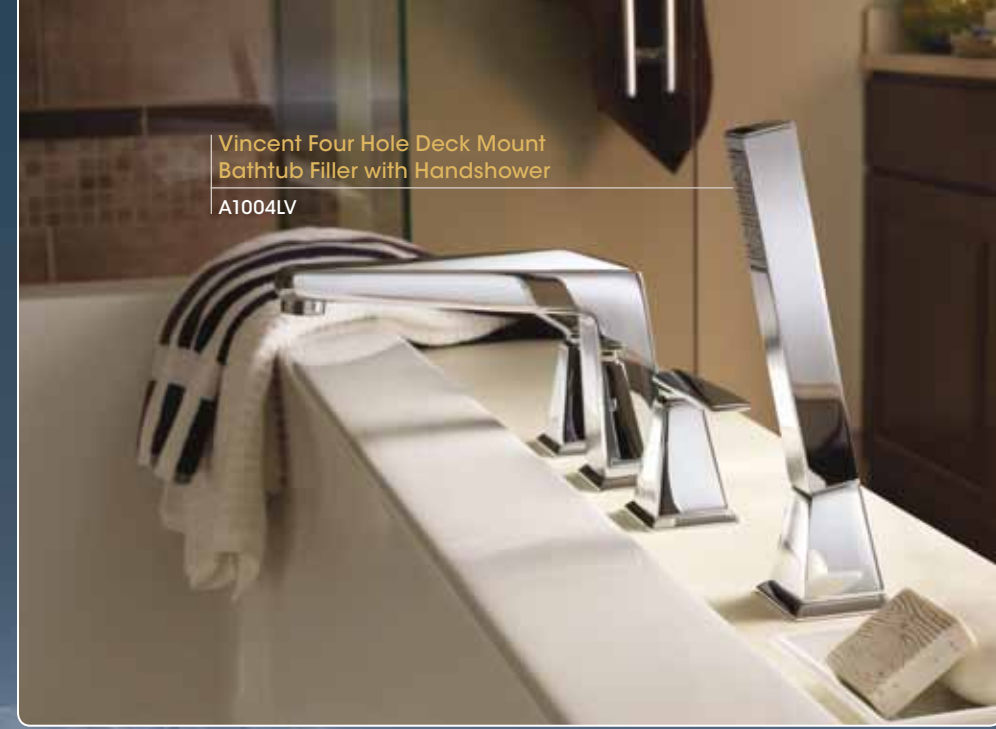

# ROHL VINCENT COLLECTION

Located outside the Piedmonte region in Italy lays the mountain resort of Saint-Vincent, for which ROHL's Vincent series has been named. Transitional in style, walking the line between traditional and contemporary, the emphasis is on design, engineering and quality. Utilizing advanced design and manufacturing techniques, the Italian craftsmen have paid extreme attention to detail, using elegant peaks and natural lines to achieve this Transitional look. With unmistakable old world grace and charm, these captivating fixtures are confident and comfortable in any setting.

Vincent Four Hole Deck Mount  
Bathtub Filler with Handshower  
A1004LV

Vincent Thermostatic  
Shower Package  
AKIT16LV

Vincent Three Hole  
Lavatory Faucet  
A1008LV  
(Featured on cover)

Vincent Single Lever  
Single Hole Lavatory Faucet  
A3002LV

Polished Chrome  
(APC)

Polished Nickel  
(PN)

Satin Nickel  
(STN)

Vincent 18" Wall Mount  
Single Towel Bar

VIN1 / 18  
24" Bar - VIN1 / 24  
30" Bar - VIN1 / 30

Vincent Wall Mount  
Sponge Holder

VIN42

Vincent Wall Mount  
Hotel Style Towel Shelf