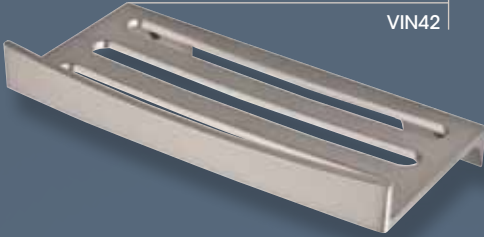

Vincent Single Lever  
Single Hole Bidet Faucet  
A3003LV

Vincent Thermostatic  
Wall Trim Set with Volume Control  
A4009LV

Vincent Five Hole Bidet  
A1060LV

Vincent Wall Mount  
Tub Spout  
A1003

Available Finishes

Polished Chrome  
(APC)

Polished Nickel  
(PN)

Satin Nickel  
(STN)

Vincent 18" Wall Mount  
Single Towel Bar

VIN1 / 18  
24" Bar - VIN1 / 24  
30" Bar - VIN1 / 30

Vincent Wall Mount  
Sponge Holder

VIN42

Vincent Wall Mount  
Hotel Style Towel Shelf