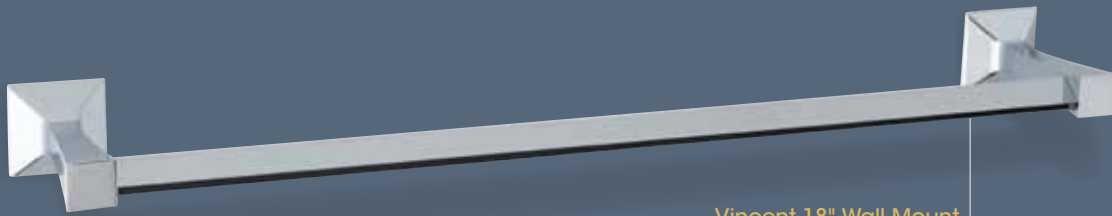

Vincent Four Hole Deck Mount  
Bathtub Filler with Handshower  
A1004LV

Vincent Thermostatic  
Shower Package  
AKIT16LV

Vincent Three Hole  
Lavatory Faucet  
A1008LV  
(Featured on cover)

Vincent Single Lever  
Single Hole Lavatory Faucet  
A3002LV

Vincent Single Lever  
Single Hole Bidet Faucet  
A3003LV

Vincent Thermostatic  
Wall Trim Set with Volume Control  
A4009LV

Vincent Five Hole Bidet  
A1060LV

Vincent Wall Mount  
Tub Spout  
A1003

Available Finishes

Polished Chrome  
(APC)

Polished Nickel  
(PN)

Satin Nickel  
(STN)

Vincent 18" Wall Mount  
Single Towel Bar

VIN1 / 18  
24" Bar - VIN1 / 24  
30" Bar - VIN1 / 30

Vincent Wall Mount  
Sponge Holder

VIN42

Vincent Wall Mount  
Hotel Style Towel Shelf