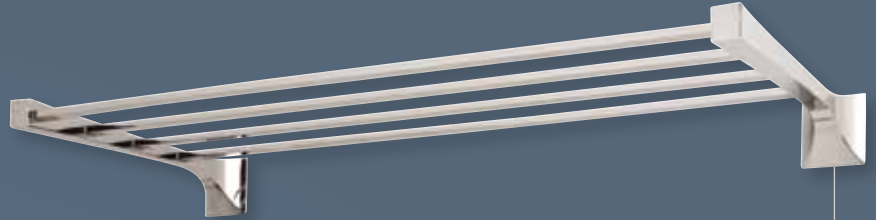

Vincent Four Hole Deck Mount  
Bathtub Filler with Handshower  
A1004LV

Vincent Thermostatic  
Shower Package  
AKIT16LV

Vincent Three Hole  
Lavatory Faucet  
A1008LV  
(Featured on cover)

Vincent Single Lever  
Single Hole Lavatory Faucet  
A3002LV

Vincent Single Lever  
Single Hole Bidet Faucet  
A3003LV

Vincent Thermostatic  
Wall Trim Set with Volume Control  
A4009LV

Vincent Five Hole Bidet  
A1060LV

Vincent Wall Mount  
Tub Spout  
A1003

Available Finishes

Polished Chrome  
(APC)

Polished Nickel  
(PN)

Satin Nickel  
(STN)

Vincent 18" Wall Mount  
Single Towel Bar

VIN1 / 18  
24" Bar - VIN1 / 24  
30" Bar - VIN1 / 30

Vincent Wall Mount  
Sponge Holder

VIN42

Vincent Wall Mount  
Hotel Style Towel Shelf