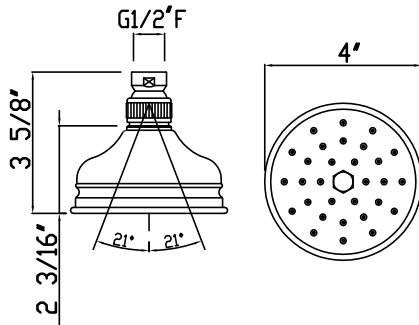

## ANTI-CAL SHOWERHEAD

ROHL Shower

- 1007/8 (4" Showerhead)**
- 1017/8 (5" Showerhead)**
- 1027/8 (6" Showerhead)**
- 1037/8 (8" Showerhead) (shown)**
- 1047/8 (12" Showerhead)**

### FEATURES

- Flexible calcium resistant nozzles on spray face allow for easy removal of hard water build-up
- 1/2" female supply connection
- Serviceable faceplate
- Restricted to 2.5 GPM
- Includes swivel
- Flow restrictor replacement part #: WVANRIP10AV8
- Swivel ball replacement part #: 1590/8 (FINISH)

#### 1007/8 (4")

#### 1017/8 (5")