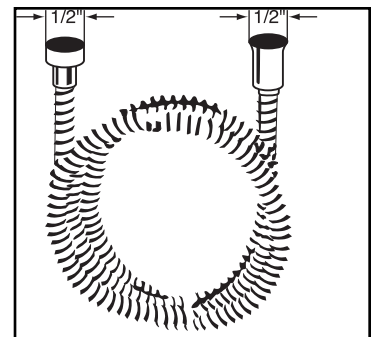

ROHL®

Authentic Luxury for Kitchen and Bath™

www.rohlhome.com

Single-Function Handshower/Hose/Bar/Outlet

ROHL Shower Collection

1300 (Resin Handle)

1301 (Metal Handle)

FEATURES

- Complete Country Package including:
  - 1200 or 1201: Shower bar
  - 1100/8: Handshower (resin handle)
  - 1101/8: Handshower (metal handle)
  - 16295: 59" Hose
  - 1295: Wall outlet

COLORS/FINISHES

- Polished Chrome
- Polished Nickel
- Satin Nickel
- Tuscan Brass
- Inca Brass
- Antico Brass

WARRANTY

- Two Years on Manufacturer Defects*

*No Warranty on Tuscan Brass Finish

**1100/8,
1101/8**

16295

1295