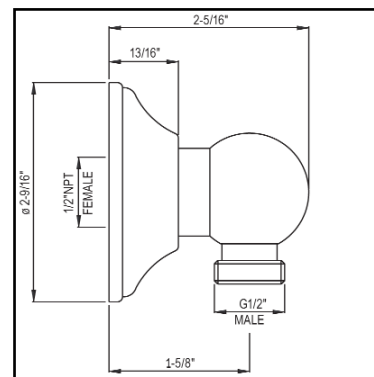

ROHL®

Authentic Luxury for Kitchen and Bath™

www.rohlhome.com

Single-Function Handshower/Hose/Bar/Outlet

ROHL Shower Collection

1300 (Resin Handle)

1301 (Metal Handle)

FEATURES

- Complete Country Package including:
  - 1200 or 1201: Shower bar
  - 1100/8: Handshower (resin handle)
  - 1101/8: Handshower (metal handle)
  - 16295: 59" Hose
  - 1295: Wall outlet

COLORS/FINISHES

- Polished Chrome
- Polished Nickel
- Satin Nickel
- Tuscan Brass
- Inca Brass
- Antico Brass

WARRANTY

- Two Years on Manufacturer Defects*

*No Warranty on Tuscan Brass Finish

**1100/8,
1101/8**

16295

1295