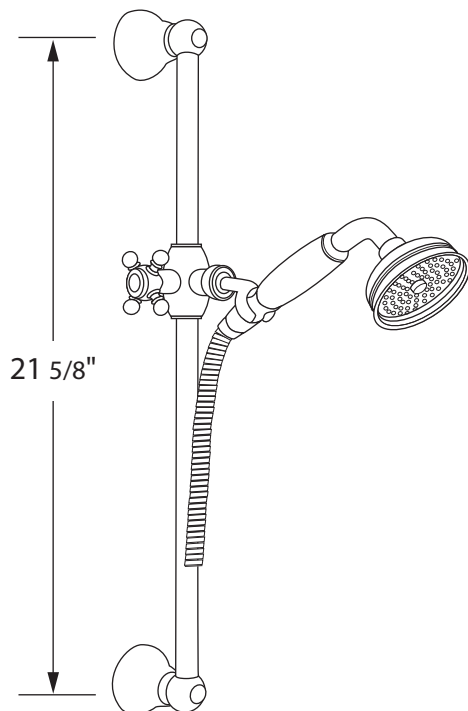

ROHL®

Authentic Luxury for Kitchen and Bath™

www.rohlhome.com

Single-Function Handshower/Hose/Bar/Outlet

ROHL Shower Collection

1300 (Resin Handle)

1301 (Metal Handle)

FEATURES

- Complete Country Package including:
 - 1200 or 1201: Shower bar
 - 1100/8: Handshower (resin handle)
 - 1101/8: Handshower (metal handle)
 - 16295: 59" Hose
 - 1295: Wall outlet

COLORS/FINISHES

- Polished Chrome
- Polished Nickel
- Satin Nickel
- Tuscan Brass
- Inca Brass
- Antico Brass