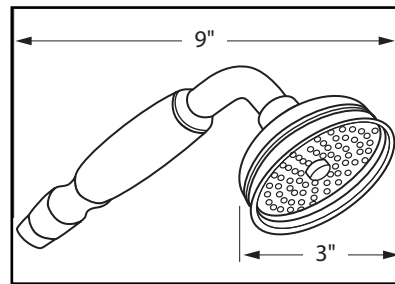

WARRANTY

- Two Years on Manufacturer Defects*

*No Warranty on Tuscan Brass Finish

**1100/8,
1101/8**