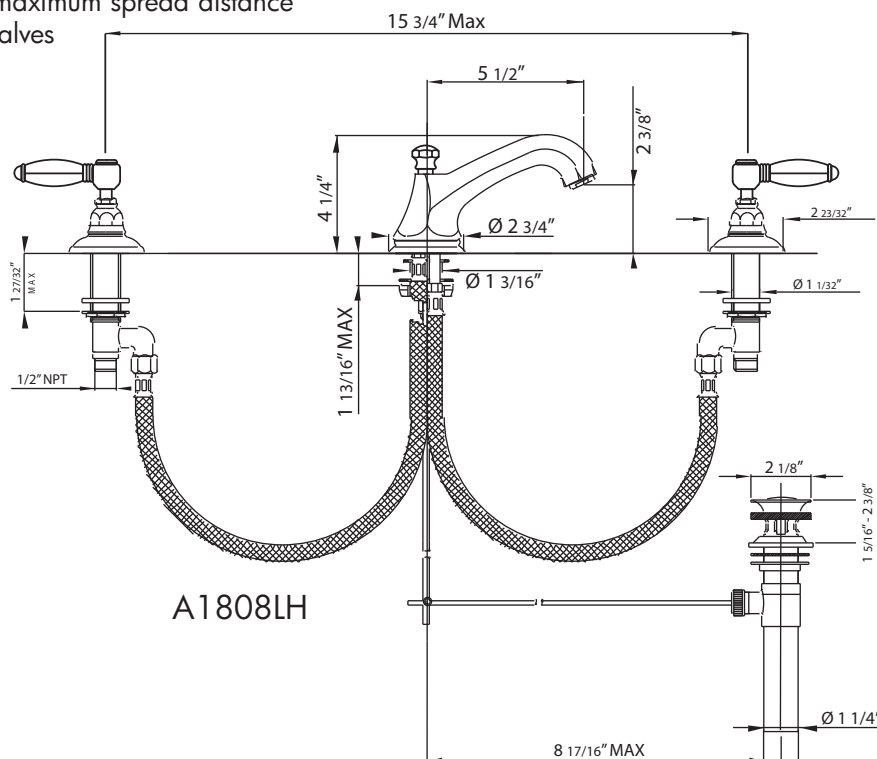

WARRANTY

- Limited Lifetime*
- No Warranty on Tuscan Brass Finish (TCB)

* For CA/V T, place a "-2" at end of model number for code compliant product. (Example A3608LMAPC-2)

Consult your local ROHL showroom for additional information and specifications. For complete warranty details and a list of showrooms, go to www.rohlhome.com.