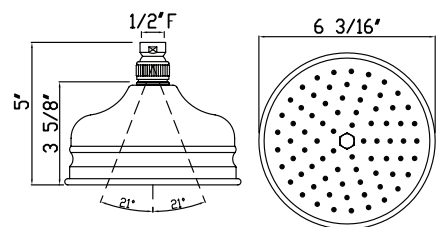

ROHL

Authentic Luxury for Kitchen and Bath®

www.rohlhome.com

BORDANO ANTI-CAL SHOWERHEAD

ROHL Shower

- 1007/8 (4" Showerhead)
- 1017/8 (5" Showerhead)
- 1027/8 (6" Showerhead)
- 1037/8 (8" Showerhead) (shown)
- 1047/8 (12" Showerhead)

FEATURES

- Single-function Rain showerhead
- Flexible calcium resistant nozzles on spray face allow for easy removal of hard water build-up
- 1/2" female inlet with swivel connection
- Serviceable faceplate except 1037/8
- Flow rate 2.0 GPM
- Swivel ball replacement part #: 1590/8 (FINISH)

1007/8 (4")

1017/8 (5")

1027/8 (6")

1037/8 (8")

1047/8 (12")