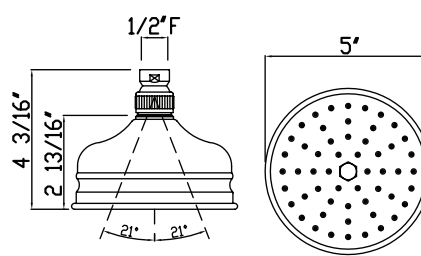

ROHL

Authentic Luxury for Kitchen and Bath®

www.rohlhome.com

BORDANO ANTI-CAL SHOWERHEAD

ROHL Shower

- 1007/8 (4" Showerhead)
- 1017/8 (5" Showerhead)
- 1027/8 (6" Showerhead)
- 1037/8 (8" Showerhead) (shown)
- 1047/8 (12" Showerhead)

FEATURES

- Single-function Rain showerhead
- Flexible calcium resistant nozzles on spray face allow for easy removal of hard water build-up
- 1/2" female inlet with swivel connection
- Serviceable faceplate except 1037/8
- Flow rate 2.0 GPM
- Swivel ball replacement part #: 1590/8 (FINISH)

1007/8 (4")

1017/8 (5")

1027/8 (6")

1037/8 (8")

1047/8 (12")