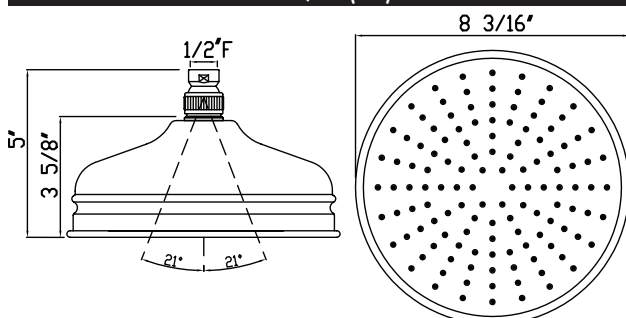

ROHL

Authentic Luxury for Kitchen and Bath®

www.rohlhome.com

BORDANO ANTI-CAL SHOWERHEAD

ROHL Shower

- 1007/8 (4" Showerhead)
- 1017/8 (5" Showerhead)
- 1027/8 (6" Showerhead)
- 1037/8 (8" Showerhead) (shown)
- 1047/8 (12" Showerhead)

FEATURES

- Single-function Rain showerhead
- Flexible calcium resistant nozzles on spray face allow for easy removal of hard water build-up
- 1/2" female inlet with swivel connection
- Serviceable faceplate except 1037/8
- Flow rate 2.0 GPM
- Swivel ball replacement part #: 1590/8 (FINISH)

1007/8 (4")

1017/8 (5")

1027/8 (6")

1037/8 (8")

1047/8 (12")