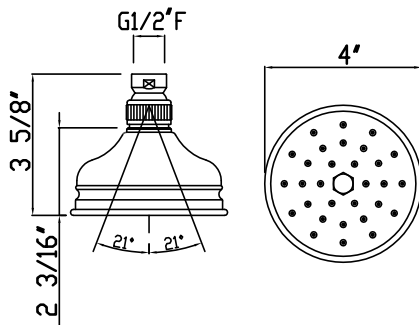

ROHL

Authentic Luxury for Kitchen and Bath®

www.rohlhome.com

BORDANO ANTI-CAL SHOWERHEAD

ROHL Shower

- 1007/8 (4" Showerhead)
- 1017/8 (5" Showerhead)
- 1027/8 (6" Showerhead)
- 1037/8 (8" Showerhead) (shown)
- 1047/8 (12" Showerhead)

FEATURES

- Single-function Rain showerhead
- Flexible calcium resistant nozzles on spray face allow for easy removal of hard water build-up
- 1/2" female inlet with swivel connection
- Serviceable faceplate except 1037/8
- Flow rate 2.0 GPM
- Swivel ball replacement part #: 1590/8 (FINISH)

1007/8 (4")

1017/8 (5")

1027/8 (6")

1037/8 (8")

1047/8 (12")