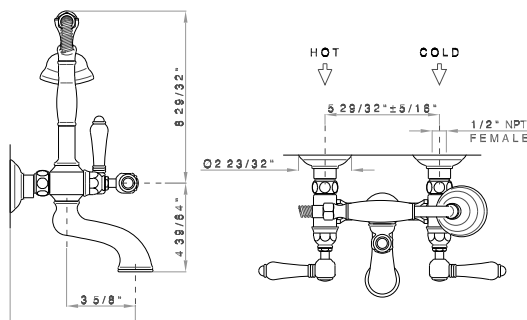

A1401LM & A1401LP