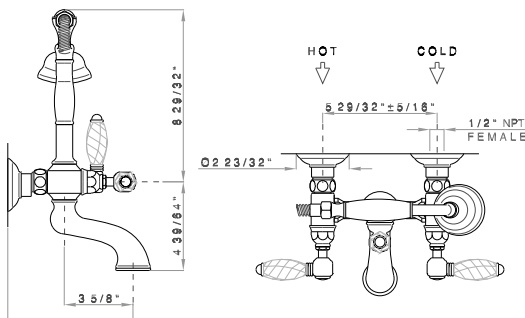

ROHL

Authentic Luxury for Kitchen and Bath™

www.rohlhome.com

Country Bath Exposed Tub Set

ROHL Country Bath Collection

A1401LM (Metal Levers)

A1401XM (Cross Handles)

A1401LP (Porcelain Levers)

A1401LC (Crystal Levers)

A1401XC (Crystal Cross Handles)

FEATURES

- Wall mounted exposed two handle tub filler with cradle and handspray
- 5 7/8" center to center ± 7/8"
- 5 7/8" reach from wall to spout outlet
- Deck unions available: ARO0380
- Floor legs available: ZA383

COLORS/FINISHES

- Polished Chrome
- Polished Nickel
- Satin Nickel
- Tuscan Brass
- Inca Brass
- Antico Brass

WARRANTY

- Limited Lifetime*

* No Warranty on Tuscan Brass Finish (TCB)

A1401LM & A1401LP

A1401XM

A1401LC

A1401XC

Consult your local ROHL showroom for additional information and specifications. For complete warranty details and a list of showrooms, go to www.rohlhome.com.