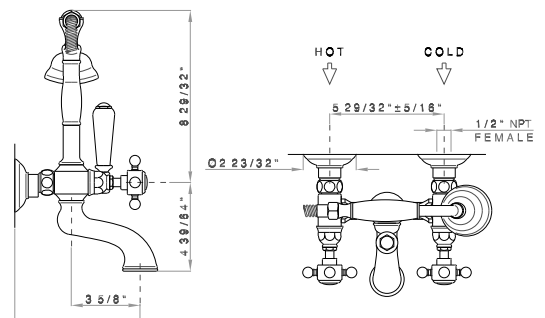

ROHL

Authentic Luxury for Kitchen and Bath™

www.rohlhome.com

Country Bath Exposed Tub Set

ROHL Country Bath Collection

A1401LM (Metal Levers)

A1401XM (Cross Handles)

A1401LP (Porcelain Levers)

A1401LC (Crystal Levers)

A1401XC (Crystal Cross Handles)

FEATURES

- Wall mounted exposed two handle tub filler with cradle and handspray
- 5 7/8" center to center ± 7/8"
- 5 7/8" reach from wall to spout outlet
- Deck unions available: ARO0380
- Floor legs available: ZA383

COLORS/FINISHES

- Polished Chrome
- Polished Nickel
- Satin Nickel
- Tuscan Brass
- Inca Brass
- Antico Brass

WARRANTY

- Limited Lifetime*

* No Warranty on Tuscan Brass Finish (TCB)

A1401LM & A1401LP

A1401XM

A1401LC

A1401XC

Consult your local ROHL showroom for additional information and specifications. For complete warranty details and a list of showrooms, go to www.rohlhome.com.