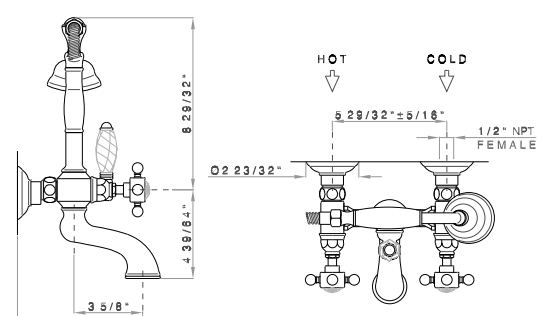

A1401XC

Consult your local ROHL showroom for additional information and specifications. For complete warranty details and a list of showrooms, go to www.rohlhome.com.