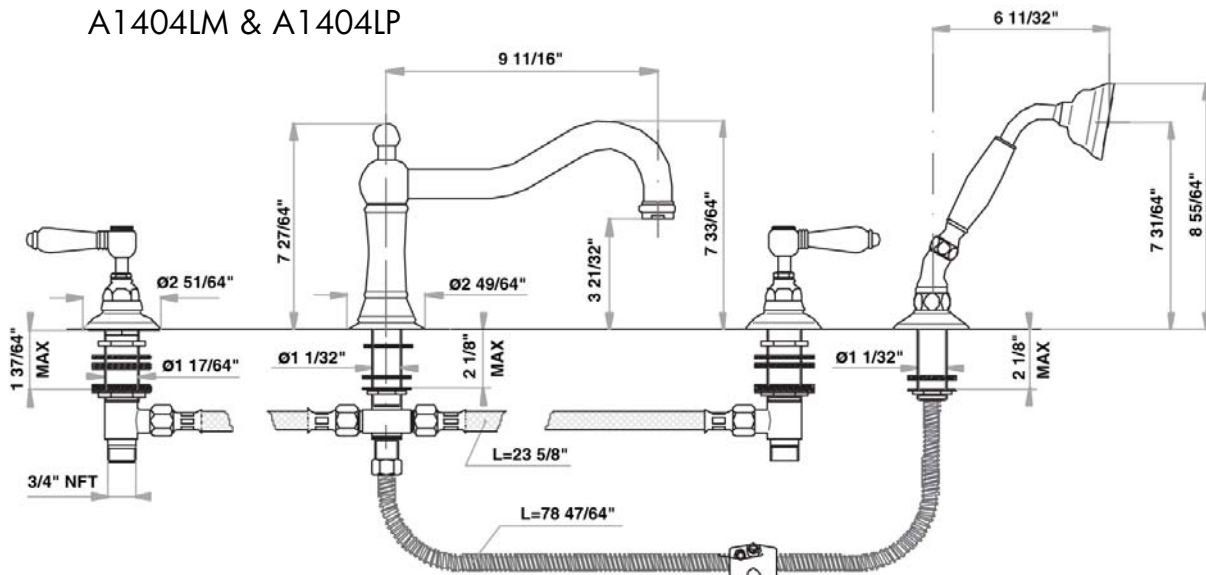

WARRANTY

- Limited Lifetime*
- No Warranty on Tuscan Brass Finish (TCB)

A1404LM & A1404LP