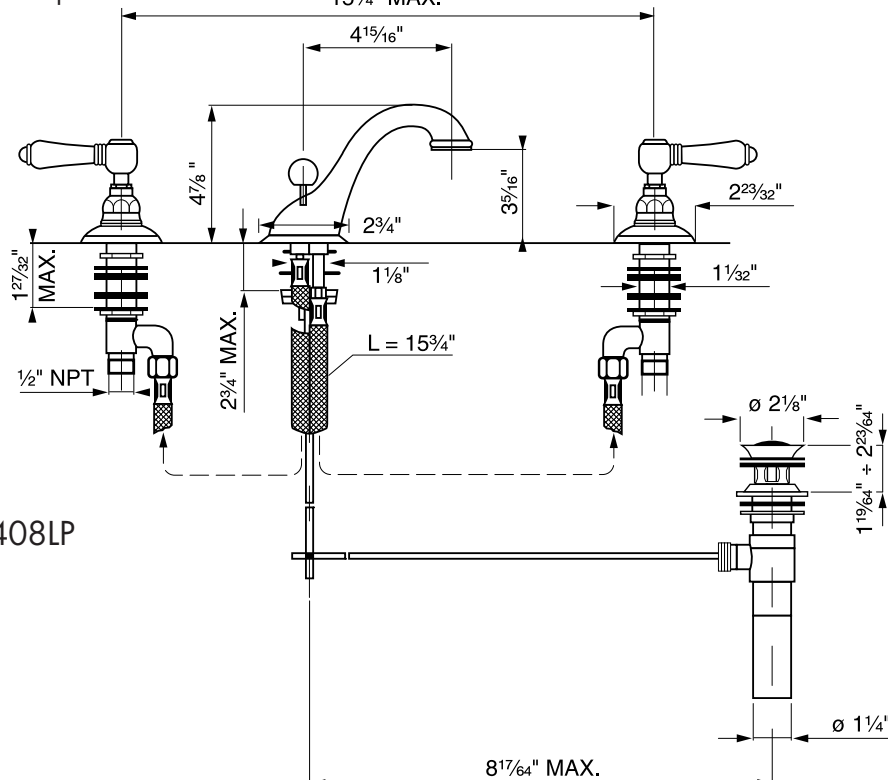

WARRANTY

- Limited Lifetime*
- No Warranty on Tuscan Brass Finish (TCB)

A1408LM & A1408LP

* For CA/V T, place a "-2" at end of model number for code compliant product. (Example A3608LMAPC-2)

Consult your local ROHL showroom for additional information and specifications. For complete warranty details and a list of showrooms, go to www.rohlhome.com.