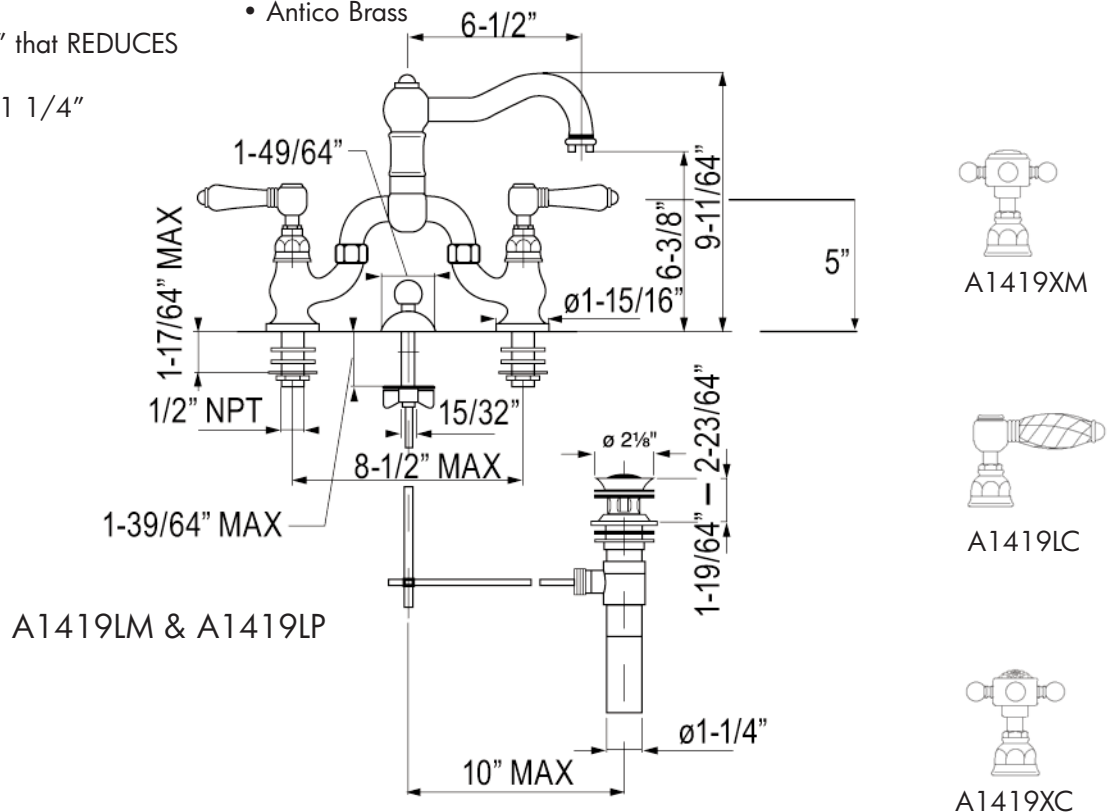

WARRANTY

- Limited Lifetime*
- No Warranty on Tuscan Brass Finish (TCB)

* For CA/V T, place a "-2" at end of model number for code compliant product. (Example A3608LMAPC-2)

Consult your local ROHL showroom for additional information and specifications. For complete warranty details and a list of showrooms, go to www.rohlhome.com.