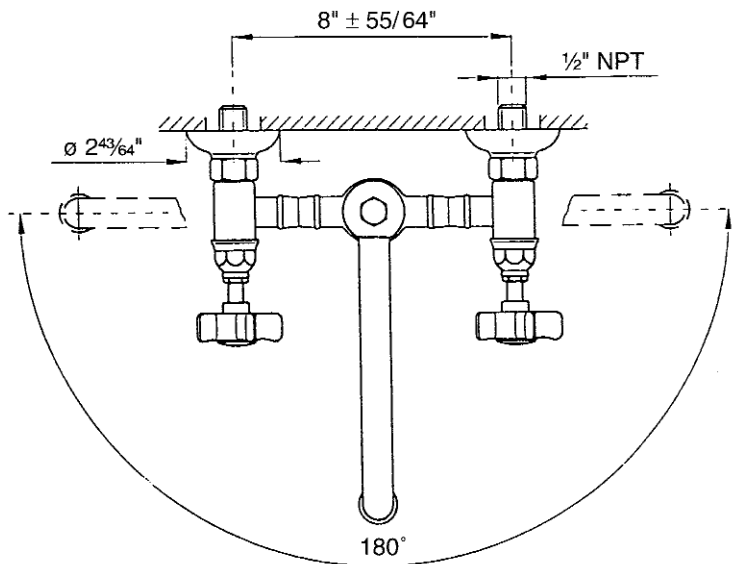

WARRANTY

- Limited Lifetime*
- No Warranty on Tuscan Brass Finish (TCB)

* For CA/V T, place a "-2" at end of model number for code compliant product. (Example A3608LMAPC-2)

Consult your local ROHL showroom for additional information and specifications. For complete warranty details and a list of showrooms, go to www.rohlhome.com.