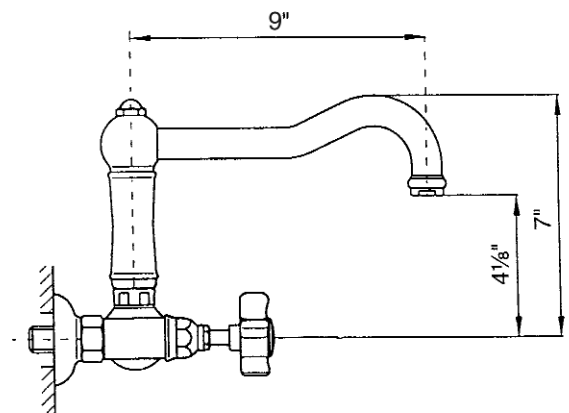

WARRANTY

- Limited Lifetime*
- No Warranty on Tuscan Brass Finish (TCB)

* For CA/V T, place a "-2" at end of model number for code compliant product. (Example A3608LMAPC-2)

Consult your local ROHL showroom for additional information and specifications. For complete warranty details and a list of showrooms, go to www.rohlhome.com.