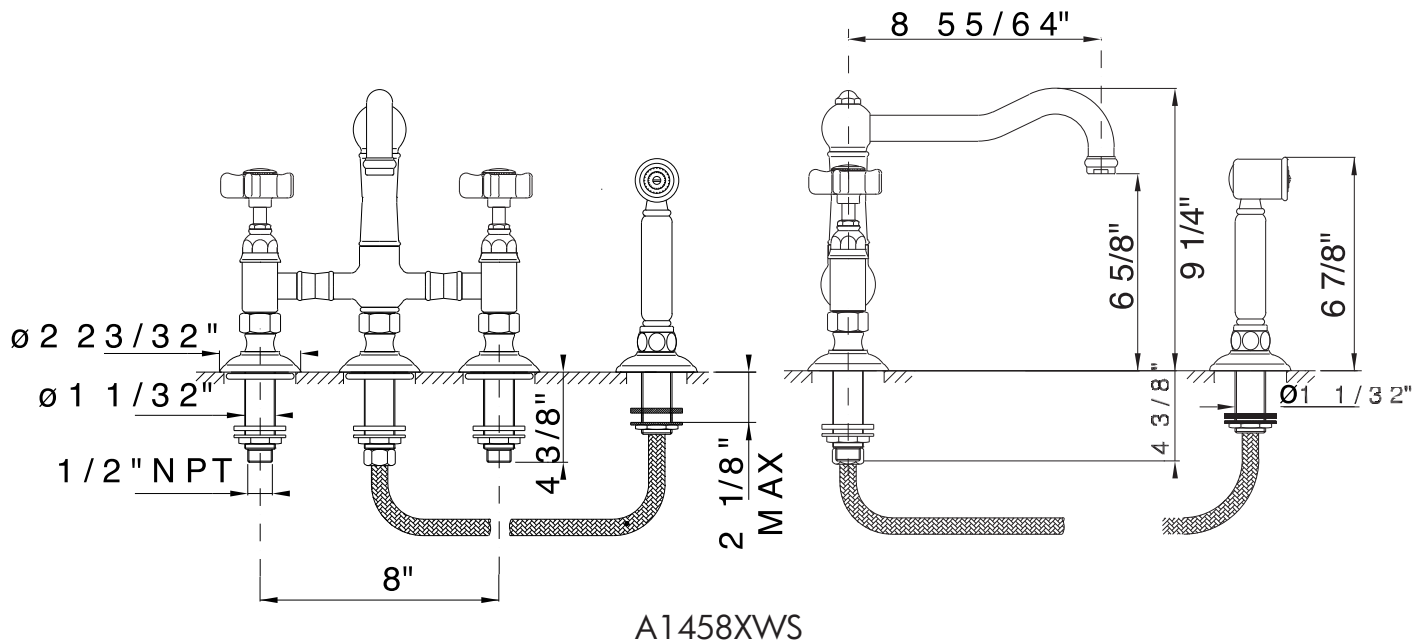

WARRANTY

- Limited Lifetime*
- No Warranty on Tuscan Brass Finish (TCB)

* For CA/VT, place a "-2" at end of model number for code compliant product. (Example A3608LMAPC-2)

Consult your local ROHL showroom for additional information and specifications. For complete warranty details and a list of showrooms, go to www.rohlhome.com.