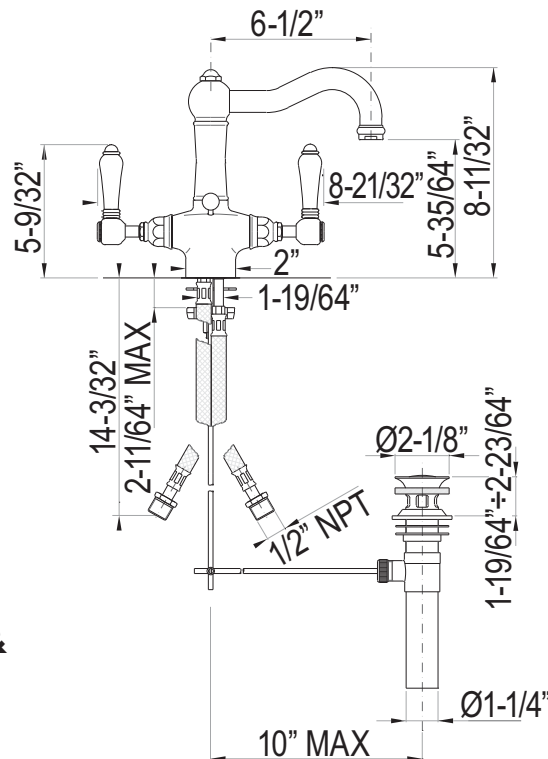

WARRANTY

- Limited Lifetime*

* No Warranty on Tuscan Brass Finish (TCB)

**A1632LM &
A1632LP**

* For CA/VT, place a "-2" at end of model number for code compliant product. (Example A3608LMAPC-2)