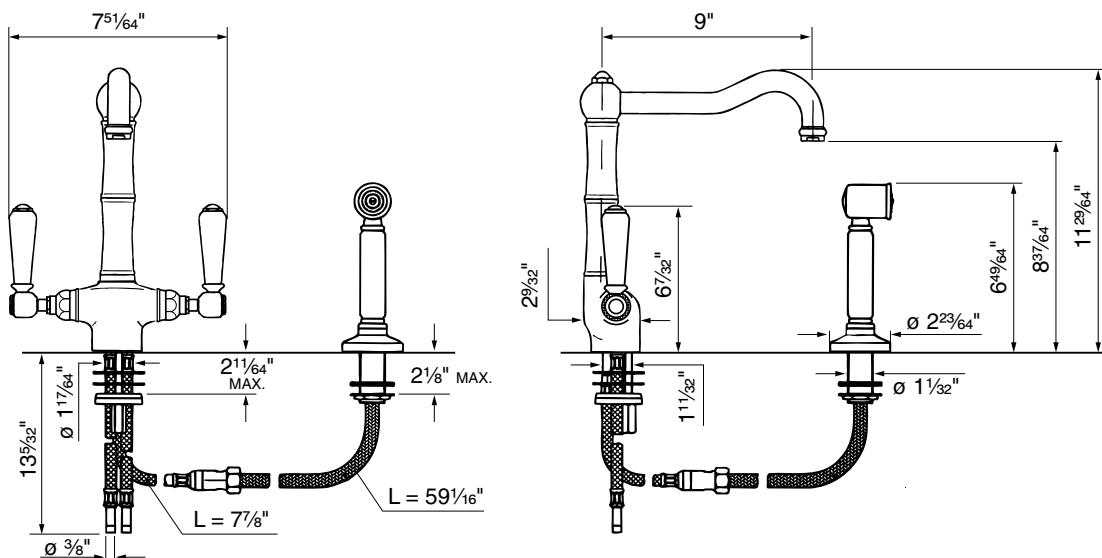

WARRANTY

- Limited Lifetime*
- No Warranty on Tuscan Brass Finish (TCB)