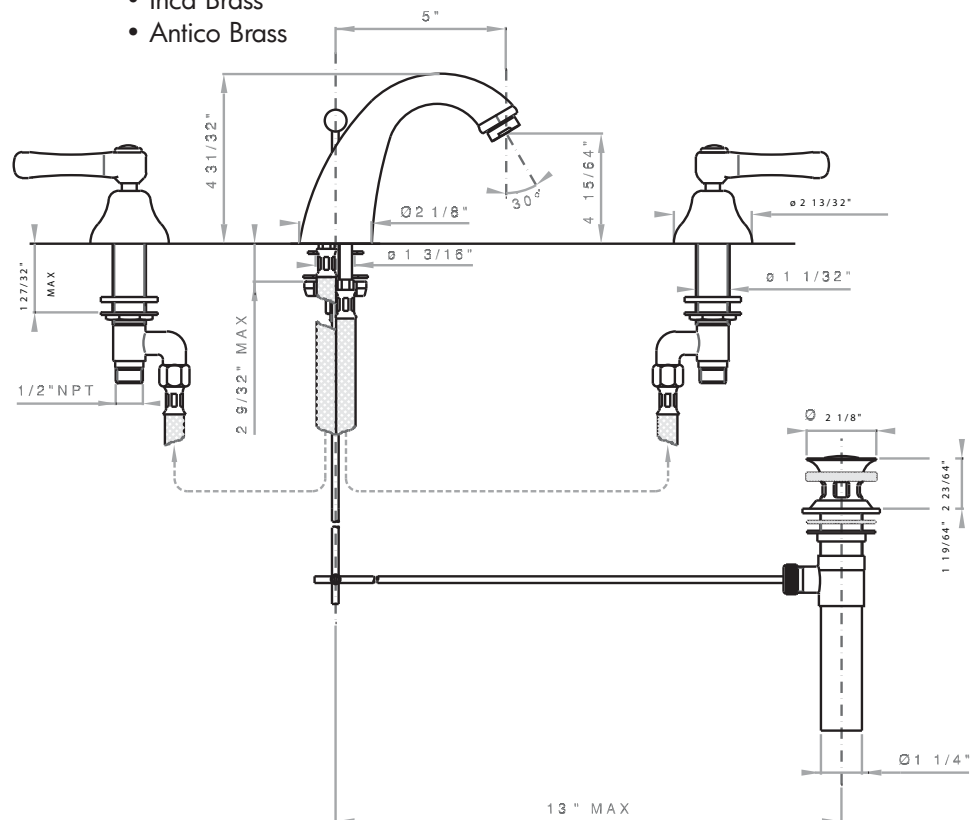

Verona C-Spout Widespread Faucet With French Metal Levers

ROHL Country Bath Collection

A1707LM*

FEATURES

- French Metal levers only
- Fixed spout
- 8" centers with 3 x 1 3/8" cutouts
- 1/4-turn ceramic valves
- 5" spout reach
- 1/2" NPT connectors
- Pop-up included

COLORS/FINISHES

- Polished Chrome
- Polished Nickel
- Satin Nickel
- Tuscan Brass
- Inca Brass
- Antico Brass

WARRANTY

- Limited Lifetime*

* No Warranty on Tuscan Brass Finish

* For CA/V T, place a "-2" at end of model number for code compliant product. (Example A3608LMAPC-2)

Consult your local ROHL showroom for additional information and specifications. For complete warranty details and a list of showrooms, go to www.rohlhome.com.

A1707LM Spare Parts