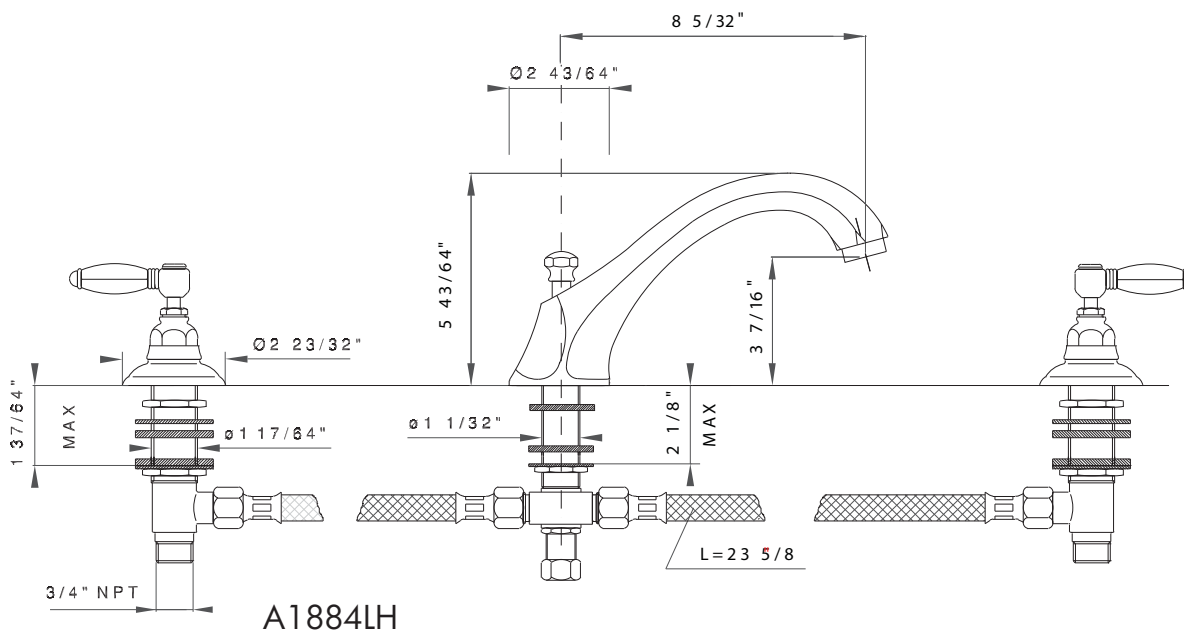

WARRANTY

- Limited Lifetime*
- No Warranty on Tuscan Brass Finish (TCB)