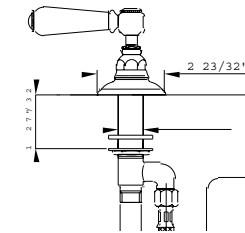

Hex Spout

Rohl Country Bath

A1884XM (Cross Handles)

A1884LM (Metal Levers)

A1884LP (Porcelain Levers)

A1884LC (Swarovski Crystal Levers)

FEATURES

- Hex spout
- 1/4-turn ceramic valves
- 3 x 1 1/8" cutouts
- 8" spout reach
- 5 7/8" spout height
- 10-13 GPM

COLORS/FINISHES

- Polished Chrome
- Polished Nickel
- Satin Nickel
- Tuscan Brass
- Inca Brass

WARRANTY

- Limited lifetime*
- No Warranty on Tuscan Brass Finish (TCB)

A1884LP