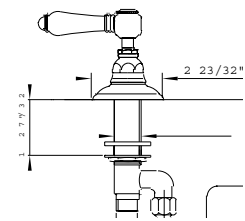

Hex Spout

Rohl Country Bath

A1884XM (Cross Handles)

A1884LM (Metal Levers)

A1884LP (Porcelain Levers)

A1884LC (Swarovski Crystal Levers)

FEATURES

- Hex spout
- 1/4-turn ceramic valves
- 3 x 1 1/8" cutouts
- 8" spout reach
- 5 7/8" spout height
- 10-13 GPM

COLORS/FINISHES

- Polished Chrome
- Polished Nickel
- Satin Nickel
- Tuscan Brass
- Inca Brass

WARRANTY

- Limited lifetime*
- No Warranty on Tuscan Brass Finish (TCB)

A1884LM