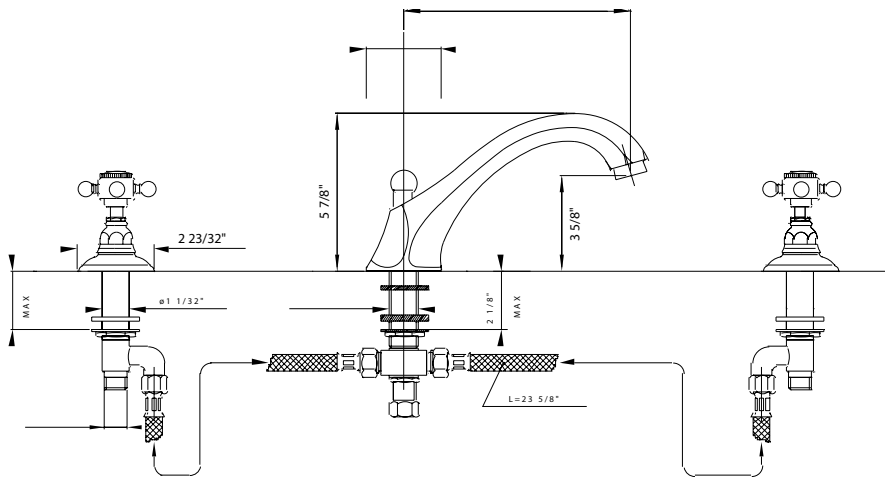

WARRANTY

- Limited lifetime*
- No Warranty on Tuscan Brass Finish (TCB)

A1884XM