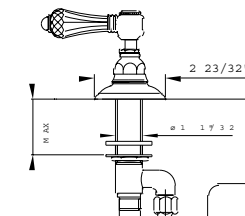

Hex Spout

Rohl Country Bath

A1884XM (Cross Handles)

A1884LM (Metal Levers)

A1884LP (Porcelain Levers)

A1884LC (Swarovski Crystal Levers)

FEATURES

- Hex spout
- 1/4-turn ceramic valves
- 3 x 1 1/8" cutouts
- 8" spout reach
- 5 7/8" spout height
- 10-13 GPM

COLORS/FINISHES

- Polished Chrome
- Polished Nickel
- Satin Nickel
- Tuscan Brass
- Inca Brass

WARRANTY

- Limited lifetime*
- No Warranty on Tuscan Brass Finish (TCB)

A1884LC