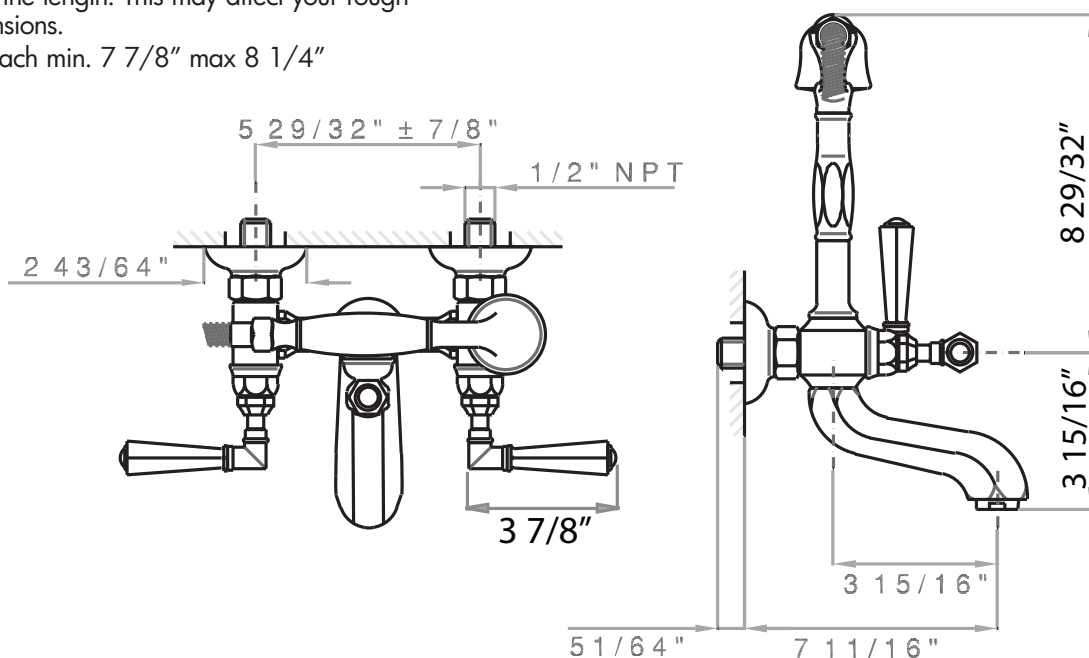

WARRANTY

- Limited lifetime*

*No warranty on Tuscan Brass Finish (TCB)