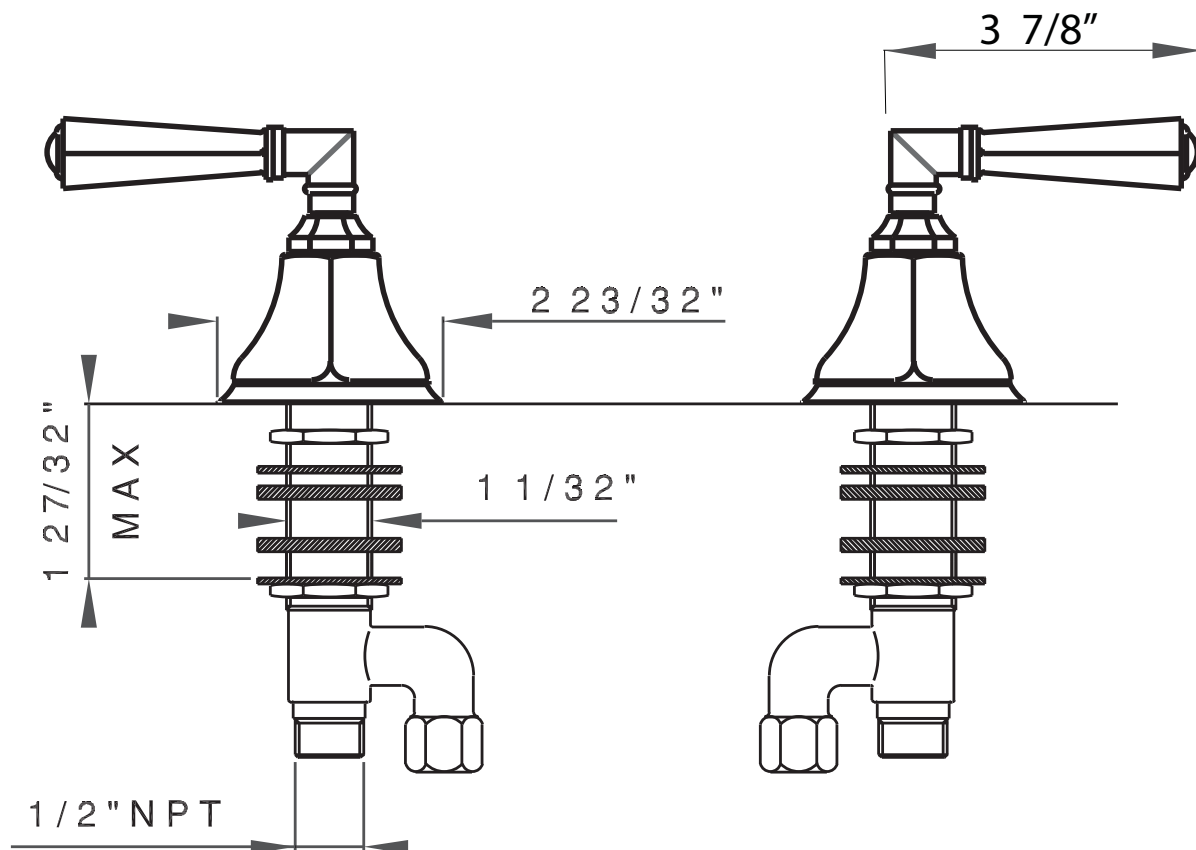

WARRANTY

- Limited Lifetime*

* No warranty on Tuscan Brass Finish