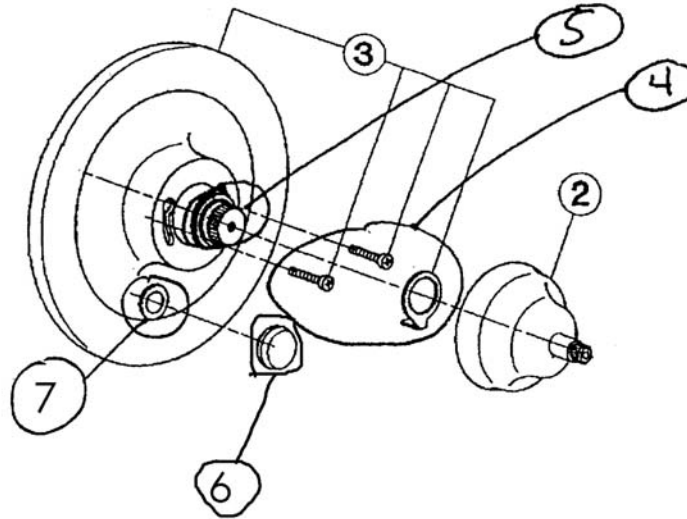

A2400 Spare Parts