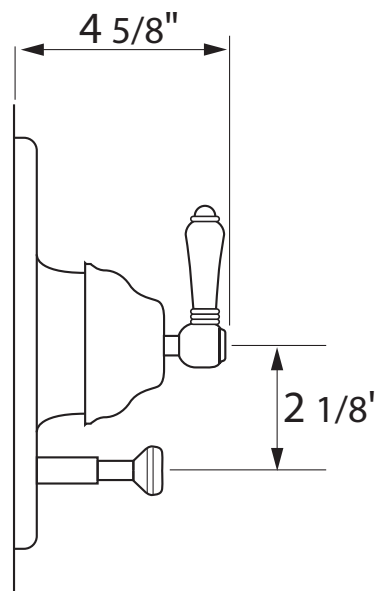

**A2400LM &
A2400LP**

Consult your local ROHL showroom for additional information and specifications. For complete warranty details and a list of showrooms, go to www.rohlhome.com.