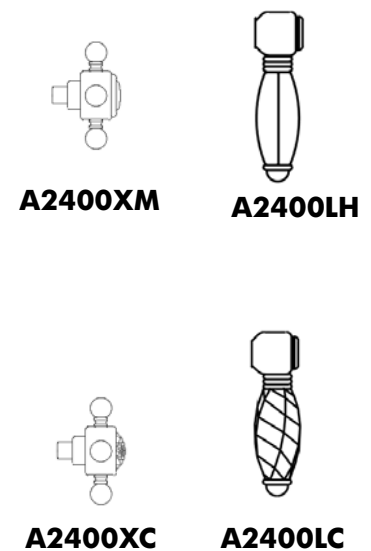

**A2400LM &
A2400LP**

Consult your local ROHL showroom for additional information and specifications. For complete warranty details and a list of showrooms, go to www.rohlhome.com.