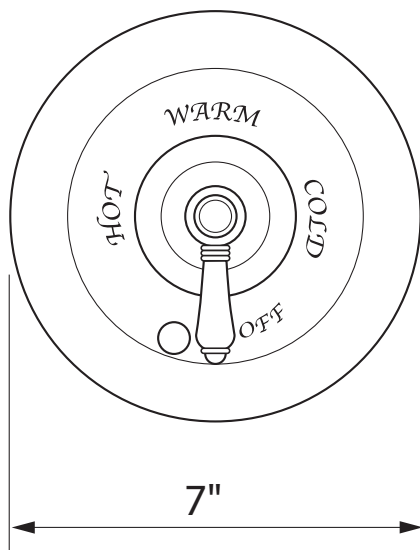

**A2400LM &
A2400LP**

Consult your local ROHL showroom for additional information and specifications. For complete warranty details and a list of showrooms, go to www.rohlhome.com.