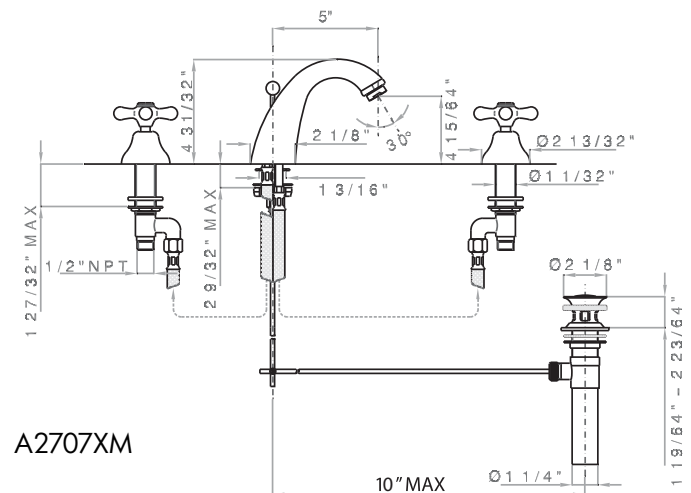

Verona 3-Hole Hi-Arc Spout Widespread Faucet

ROHL Country Bath Collection

A2707LM (Metal Levers) A2707XM (Cross Handles)

FEATURES

- Metal levers shown, also available with cross handles, order model A2707XM
- Fixed spout, pop-up included
- 8" centers with 3 x 1 3/8" cutouts
- 1/4-turn ceramic valves
- 1/2" NPT connectors
- With "H" and "C" porcelain or metal indicators on handles, both included with faucet for design flexibility

COLORS/FINISHES

- Polished Chrome
- Polished Nickel
- Satin Nickel
- Tuscan Brass
- Inca Brass
- Antico Brass

WARRANTY

- Limited Lifetime*
- No warranty on Tuscan Brass finish