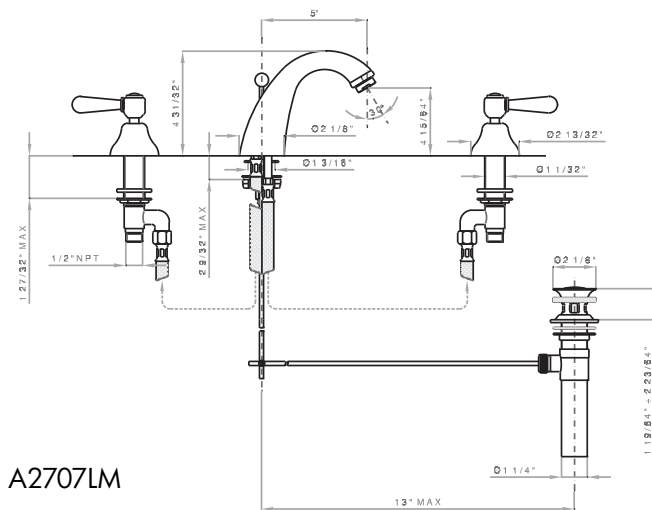

Verona 3-Hole Hi-Arc Spout Widespread Faucet

ROHL Country Bath Collection

A2707LM (Metal Levers) A2707XM (Cross Handles)

FEATURES

- Metal levers shown, also available with cross handles, order model A2707XM
- Fixed spout, pop-up included
- 8" centers with 3 x 1 3/8" cutouts
- 1/4-turn ceramic valves
- 1/2" NPT connectors
- With "H" and "C" porcelain or metal indicators on handles, both included with faucet for design flexibility

COLORS/FINISHES

- Polished Chrome
- Polished Nickel
- Satin Nickel
- Tuscan Brass
- Inca Brass
- Antico Brass

WARRANTY

- Limited Lifetime*
- No warranty on Tuscan Brass finish