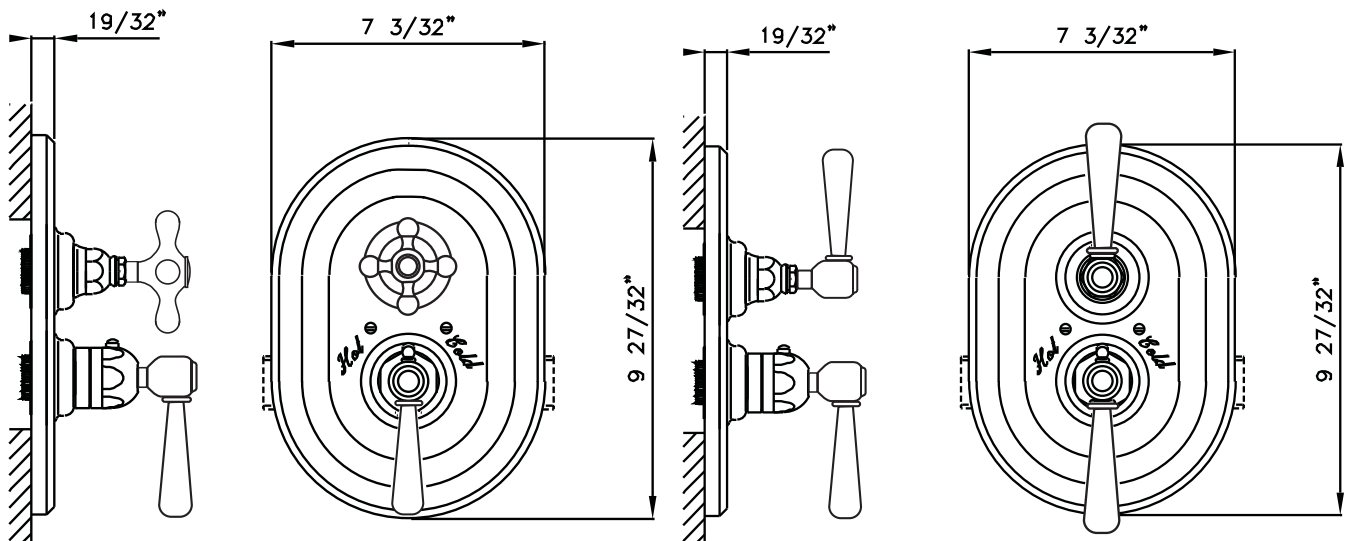

WARRANTY

- Limited Lifetime*
- *No Warranty on Tuscan Brass finish

A2909XM