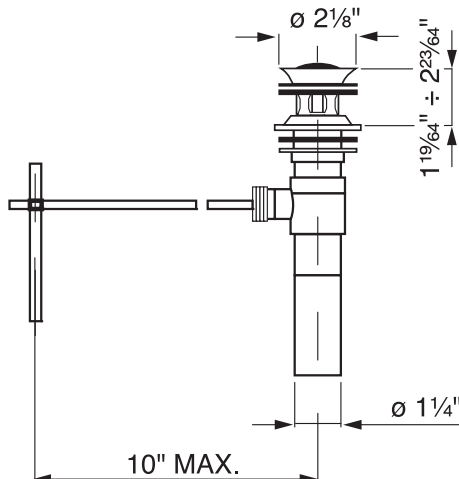

Single Lever Single Hole Lavatory Faucet

Rohl Country Bath Collection

A3402LM* (Metal Lever)

A3402LP* (Porcelain Lever)

A3402LC* (Swarovski® Crystal Lever)

FEATURES

- Fixed spout
- Single lever control
- Ceramic cartridge
- Solid brass construction
- Pop-up included
- 2 1/4" base diameter
- 1 3/8" cutout

* For CA/V T, place a "-2" at end of model number for code compliant product. (Example A3608LMAPC-2)

A3402 Spare Parts