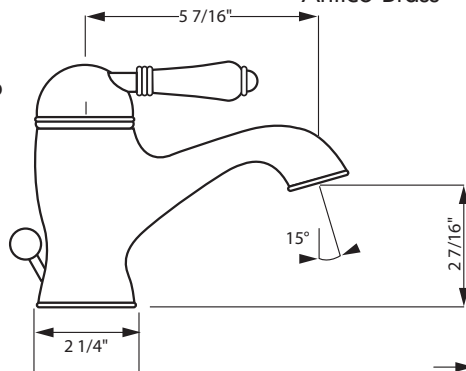

WARRANTY

- Limited Lifetime*
- No Warranty on Tuscan Brass Finish (TCB)

A3402LM & A3402LP

A3402LC