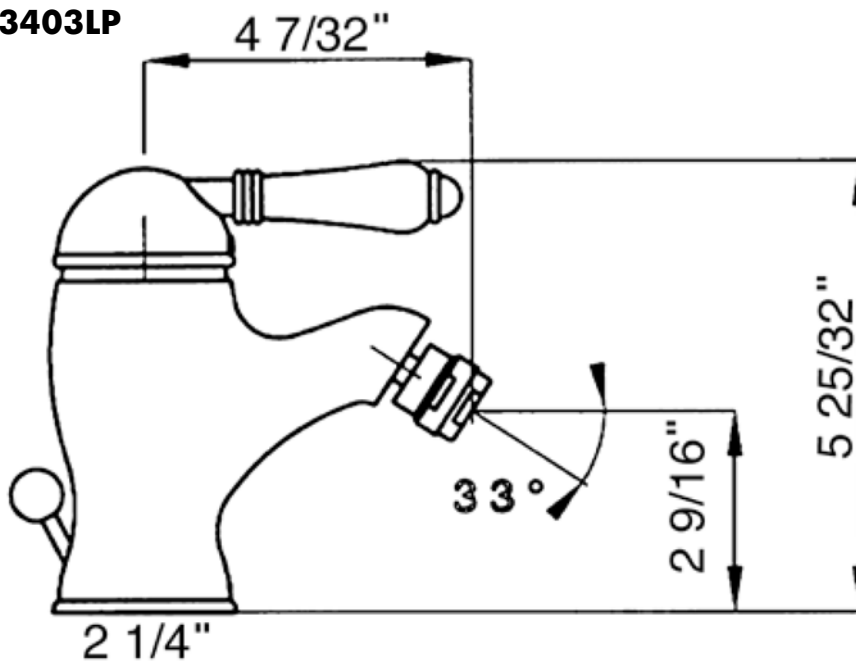

A3403LM & A3403LP