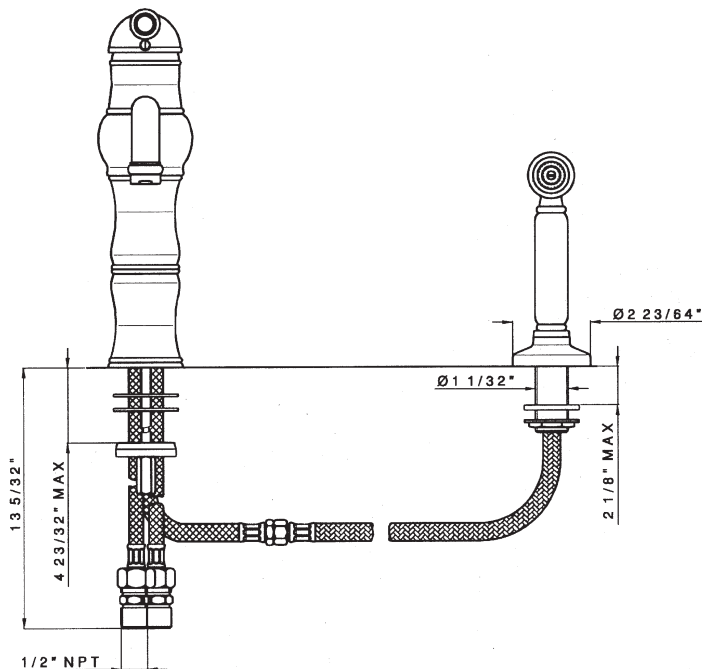

* For CA/VT, place a "-2" at end of model number for code compliant product. (Example A3608LMAPC-2)

Consult your local ROHL showroom for additional information and specifications. For complete warranty details and a list of showrooms, go to www.rohlhome.com.