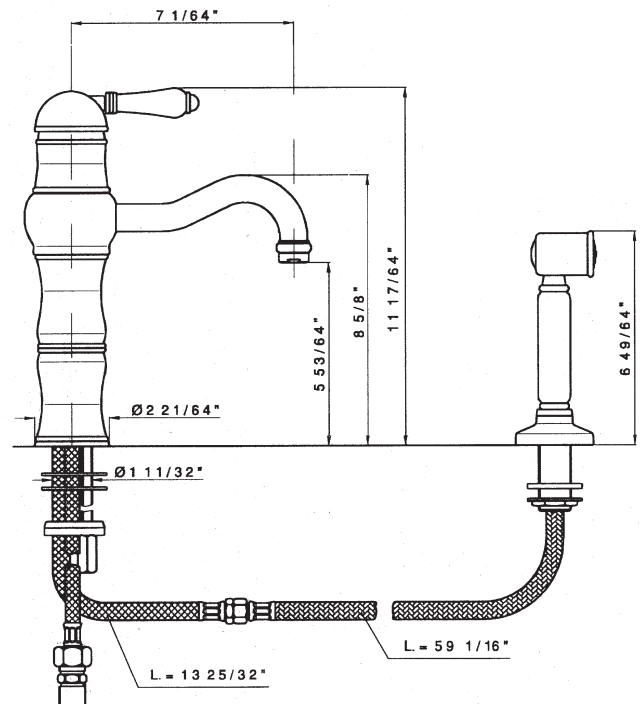

* For CA/VT, place a "-2" at end of model number for code compliant product. (Example A3608LMAPC-2)

Consult your local ROHL showroom for additional information and specifications. For complete warranty details and a list of showrooms, go to www.rohlhome.com.