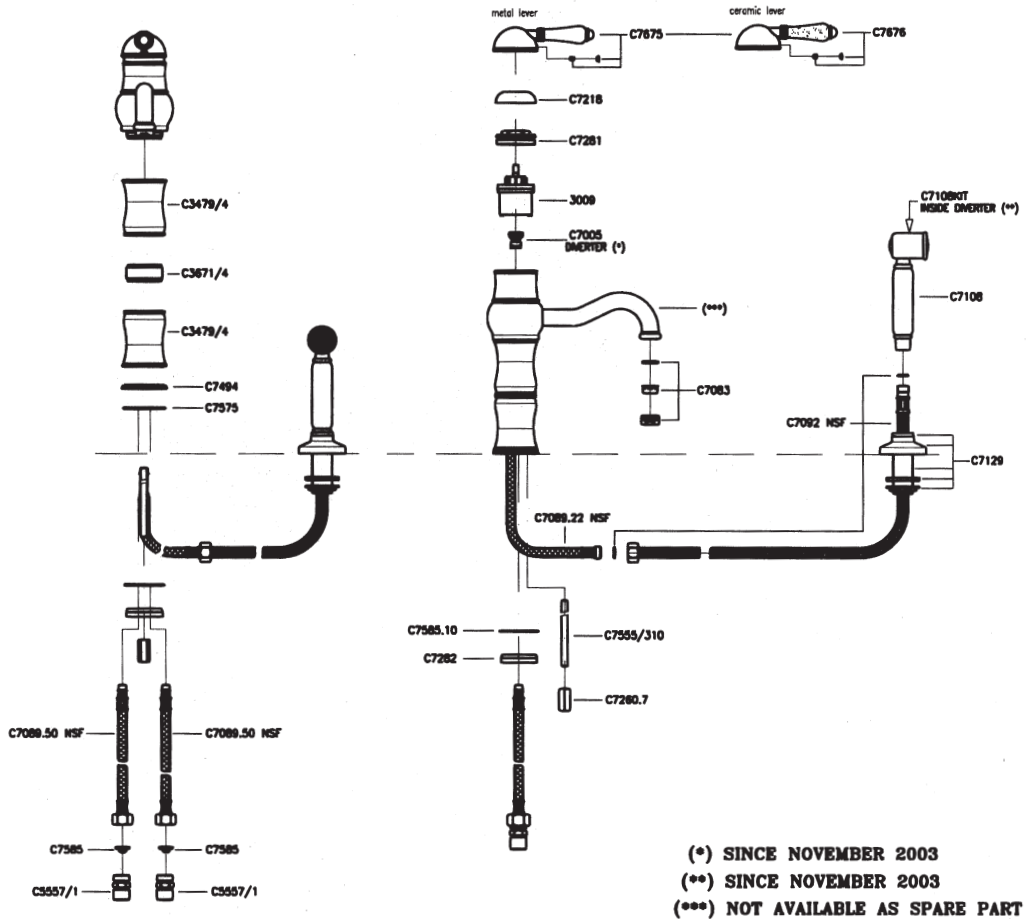

A3480WS Spare Parts