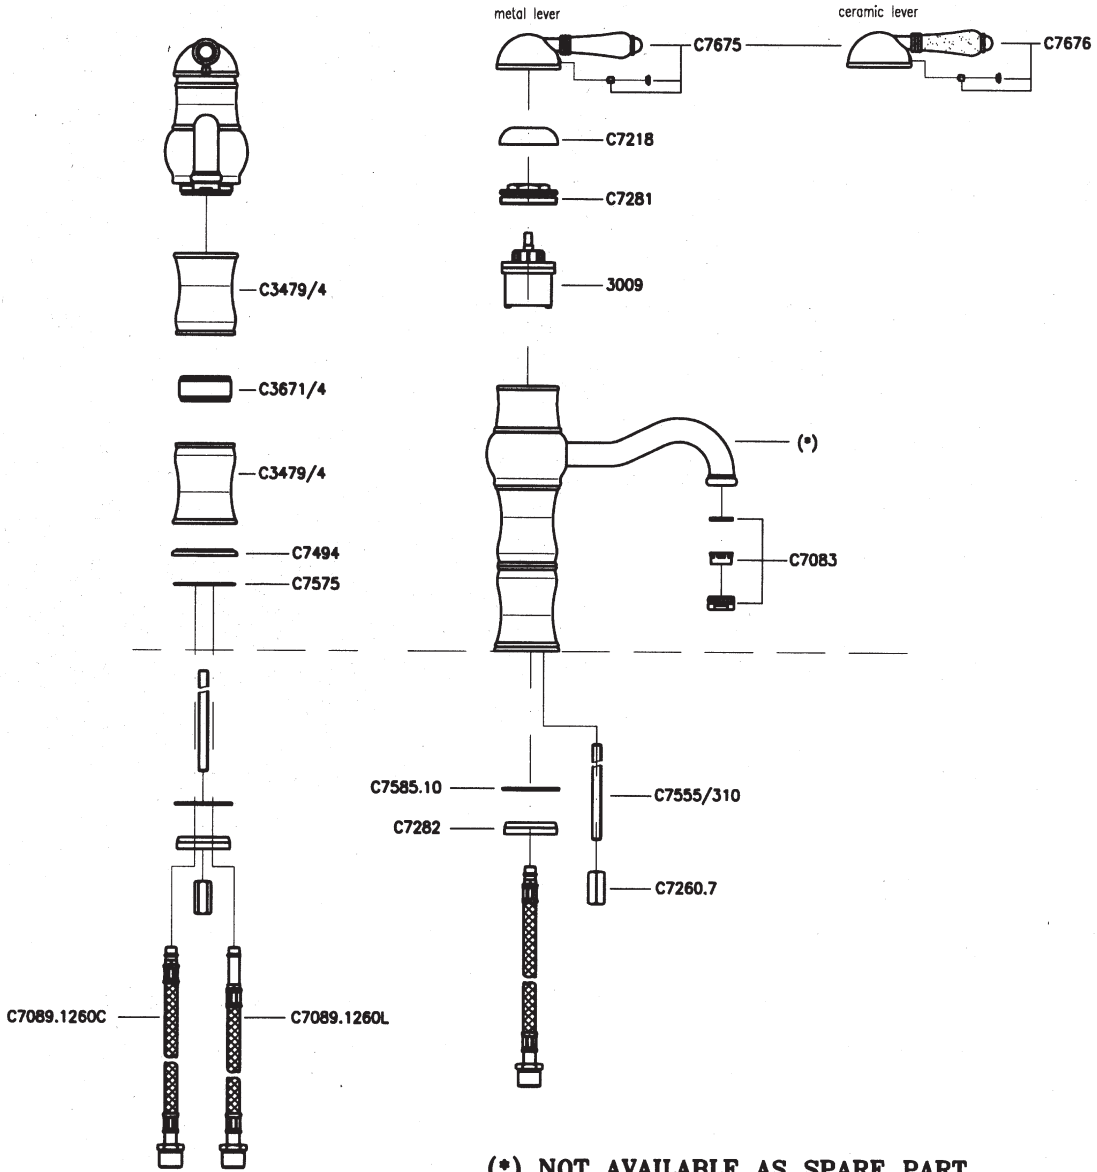

A3480 Spare Parts