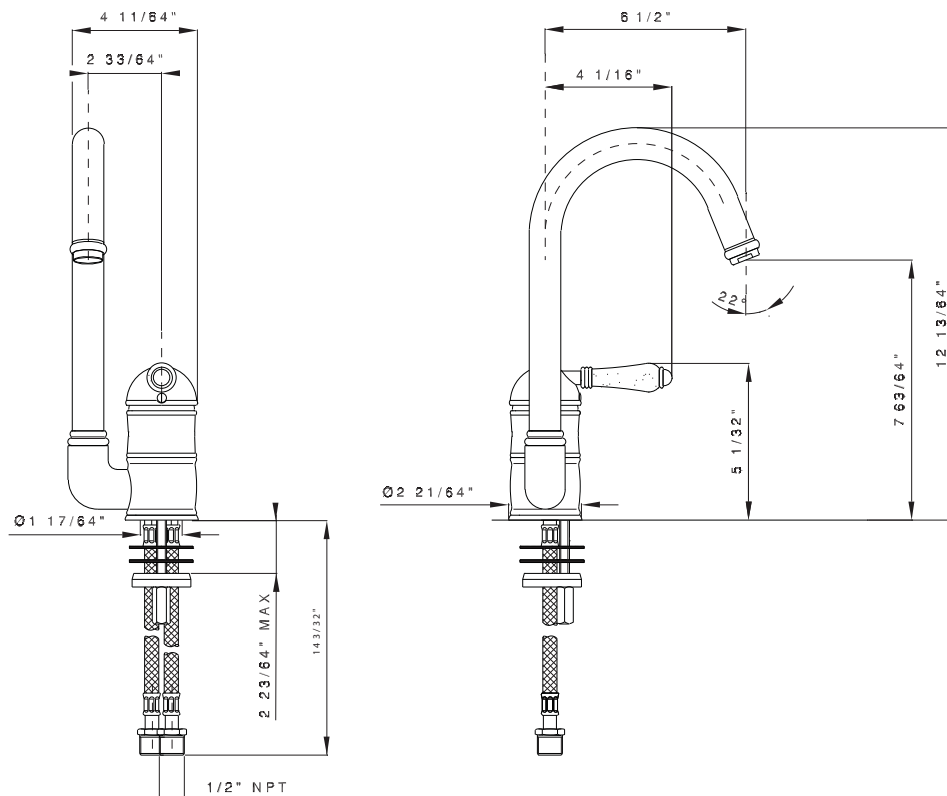

Single Lever C-Spout Bar Faucet with 6 1/2" Reach

ROHL Country Kitchen

- A3606/6.5LP* (Porcelain Lever without Handspray)
- A3606/6.5LM* (Metal Lever without Handspray)
- A3606/6.5LPWS* (Porcelain Lever with Handspray)
- A3606/6.5LMWS* (Metal Lever with Handspray)

FEATURES

- 6 1/2" reach spout
- Ceramic disc single lever cartridge
- C- spout
- 1 3/8" cutout

COLORS/FINISHES

- Polished Chrome
- Polished Nickel
- Satin Nickel
- Tuscan Bronze
- Inca Brass

WARRANTY

- Limited Lifetime

* For CA/VT, place a "2" at end of model number for code compliant product. (Example A3608LMAPC-2)

Consult your local ROHL showroom for additional information and specifications. For complete warranty details and a list of showrooms, go to www.rohlhome.com.