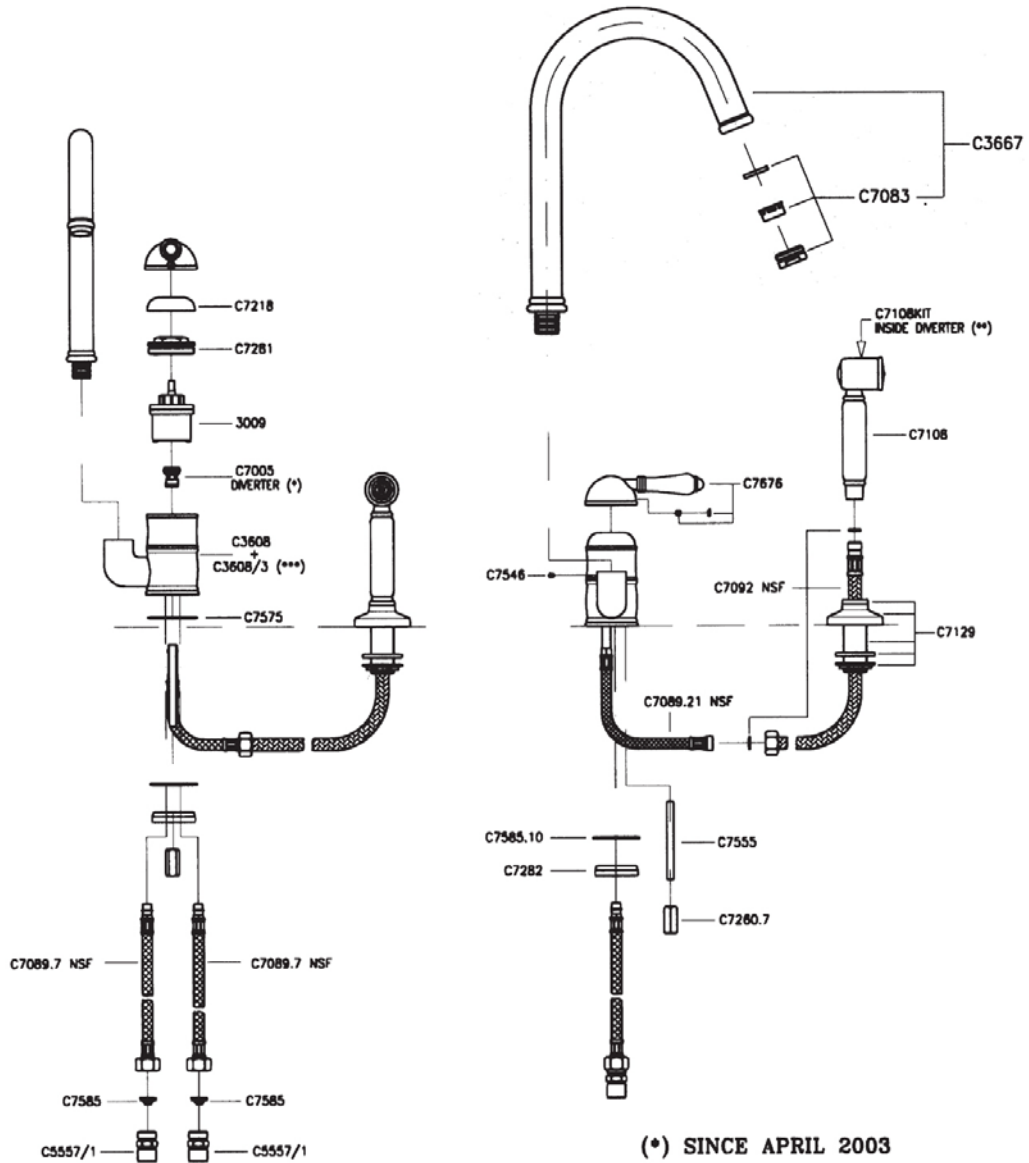

Single Lever C-Spout Bar Faucet with 6 1/2" Reach

ROHL Country Kitchen

- A3606/6.5LP* (Porcelain Lever without Handspray)
- A3606/6.5LM* (Metal Lever without Handspray)
- A3606/6.5LPWS* (Porcelain Lever with Handspray)
- A3606/6.5LMWS* (Metal Lever with Handspray)

FEATURES

- 6 1/2" reach spout
- Ceramic disc single lever cartridge
- C- spout
- 1 3/8" cutout

COLORS/FINISHES

- Polished Chrome
- Polished Nickel
- Satin Nickel
- Tuscan Bronze
- Inca Brass

WARRANTY

- Limited Lifetime

* For CA/VT, place a "2" at end of model number for code compliant product. (Example A3608LMAPC-2)

Consult your local ROHL showroom for additional information and specifications. For complete warranty details and a list of showrooms, go to www.rohlhome.com.

A3606/6.5 Spare Parts

(*) NOT AVAILABLE AS SPARE PART

A3606/6.5WS Spare Parts

(*) SINCE APRIL 2003
 (**) SINCE NOVEMBER 2003
 (***) NOT AVAILABLE AS SPARE PART

ASSEMBLING INSTRUCTION