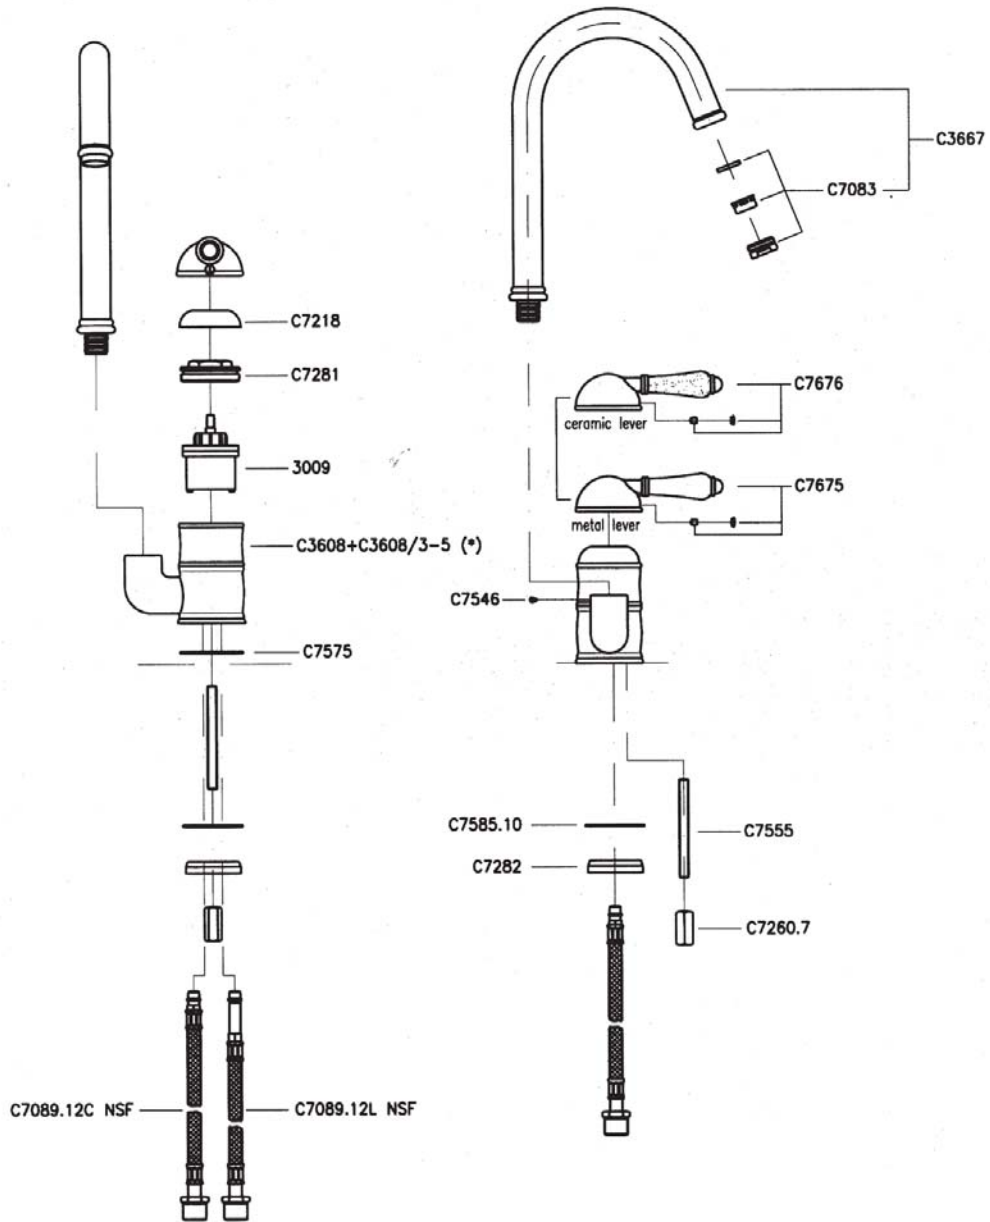

A3606/6.5 Spare Parts

(*) NOT AVAILABLE AS SPARE PART