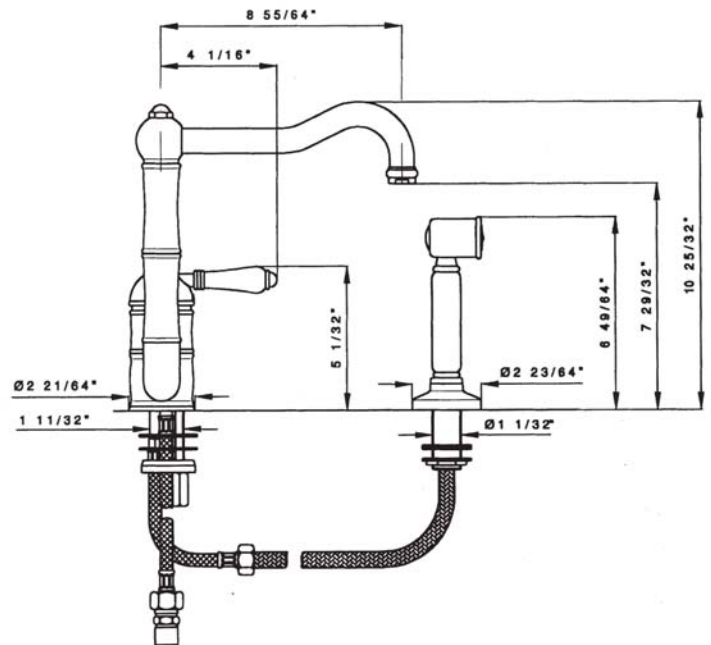

Single Lever Column Spout Faucet

Rohl Country Kitchen Collection

A3608LPWS* (Porcelain Lever with Handspray)

A3608LMWS* (Metal Lever with Handspray)

A3608LP* (Porcelain Lever without Handspray)

A3608LM* (Metal Lever without Handspray)

FEATURES

- Ceramic disc single lever cartridge
- 10 25/32" spout height
- 9" spout reach
- 1 3/8" cutout
- 1/2" IP flexible supplies

FINISHES

- Polished Chrome
- Polished Nickel
- Satin Nickel
- Tuscan Brass
- Inca Brass

WARRANTY

- Limited Lifetime*
- * No Warranty on Tuscan Brass Finish (TCB)

* For CA/VT, place a "-2" at end of model number for code compliant product. (Example A3608LMAPC-2)

Consult your local ROHL showroom for additional information and specifications. For complete warranty details and a list of showrooms, go to www.rohlhome.com.