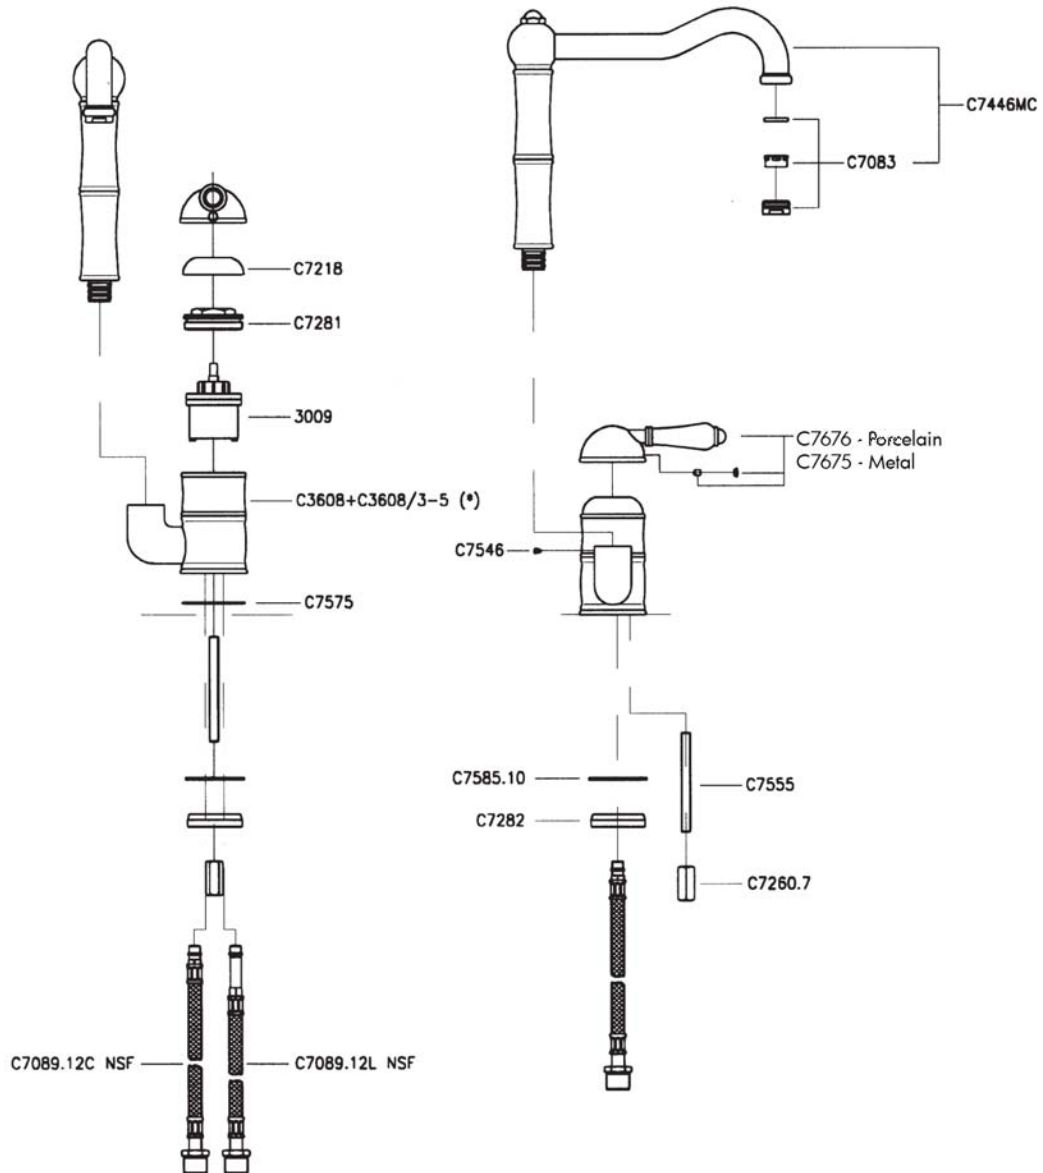

Single Lever Column Spout Faucet

Rohl Country Kitchen Collection

A3608LPWS* (Porcelain Lever with Handspray)

A3608LMWS* (Metal Lever with Handspray)

A3608LP* (Porcelain Lever without Handspray)

A3608LM* (Metal Lever without Handspray)

FEATURES

- Ceramic disc single lever cartridge
- 10 25/32" spout height
- 9" spout reach
- 1 3/8" cutout
- 1/2" IP flexible supplies

FINISHES

- Polished Chrome
- Polished Nickel
- Satin Nickel
- Tuscan Brass
- Inca Brass

WARRANTY

- Limited Lifetime*
- * No Warranty on Tuscan Brass Finish (TCB)

* For CA/VT, place a "-2" at end of model number for code compliant product. (Example A3608LMAPC-2)

Consult your local ROHL showroom for additional information and specifications. For complete warranty details and a list of showrooms, go to www.rohlhome.com.

A3608 Spare Parts

(*) NOT AVAILABLE AS SPARE PART

A3608WS Spare Parts

- (*) SINCE APRIL 2003
- (**) SINCE NOVEMBER 2003
- (***) NOT AVAILABLE AS SPARE PART

ASSEMBLING INSTRUCTION