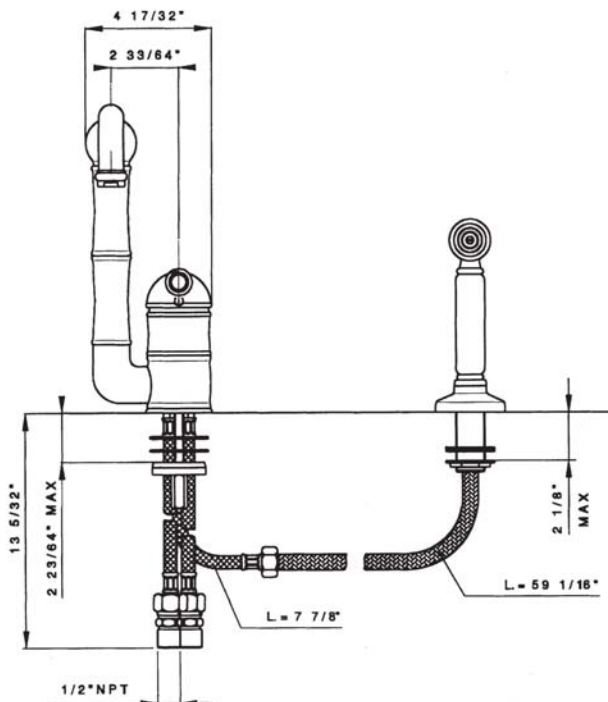

* For CA/VT, place a "-2" at end of model number for code compliant product. (Example A3608LMAPC-2)

Consult your local ROHL showroom for additional information and specifications. For complete warranty details and a list of showrooms, go to www.rohlhome.com.