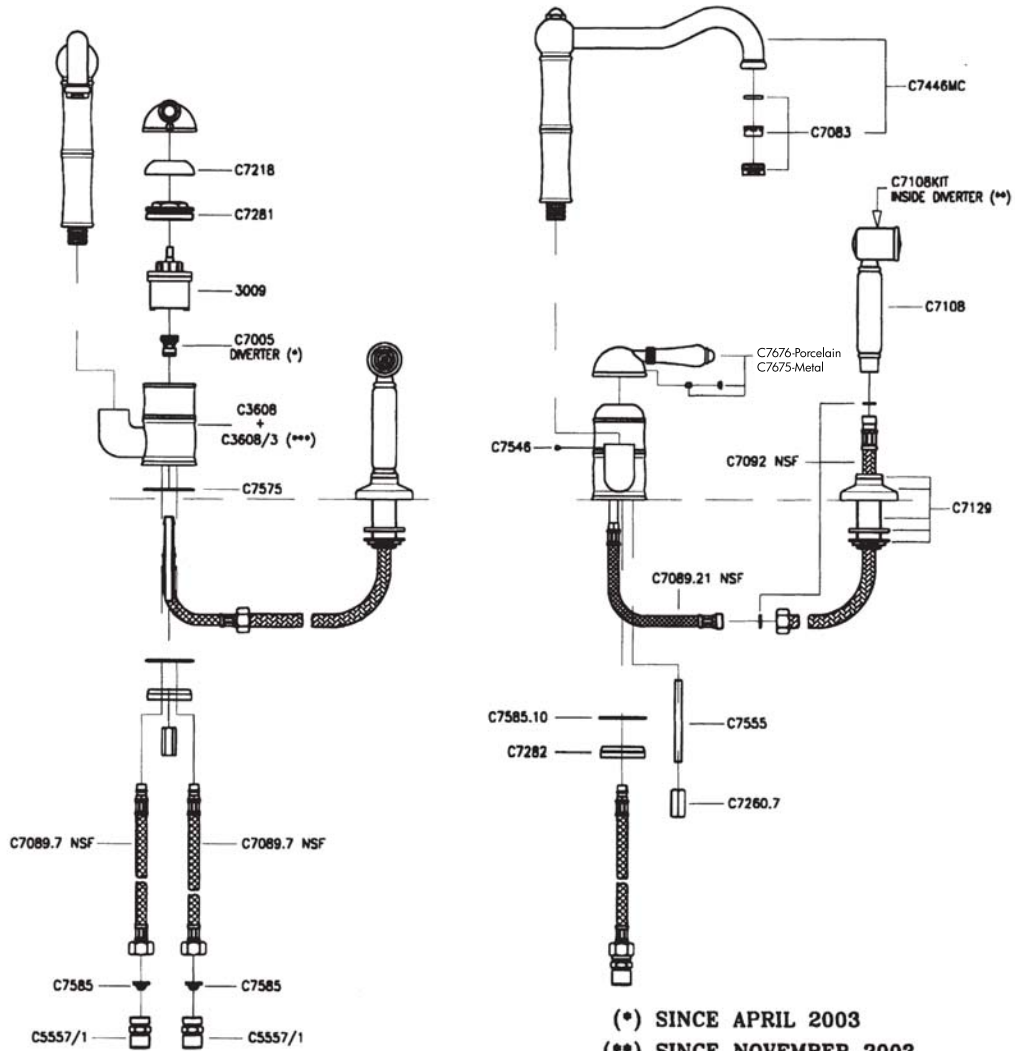

FEATURES

- Ceramic disc single lever cartridge
- 10 25/32" spout height
- 9" spout reach
- 1 3/8" cutout
- 1/2" IP flexible supplies

FINISHES

- Polished Chrome
- Polished Nickel
- Satin Nickel
- Tuscan Brass
- Inca Brass

WARRANTY

- Limited Lifetime*
- * No Warranty on Tuscan Brass Finish (TCB)

* For CA/VT, place a "-2" at end of model number for code compliant product. (Example A3608LMAPC-2)

Consult your local ROHL showroom for additional information and specifications. For complete warranty details and a list of showrooms, go to www.rohlhome.com.

A3608 Spare Parts

(*) NOT AVAILABLE AS SPARE PART

A3608WS Spare Parts

- (*) SINCE APRIL 2003
- (**) SINCE NOVEMBER 2003
- (***) NOT AVAILABLE AS SPARE PART

ASSEMBLING INSTRUCTION