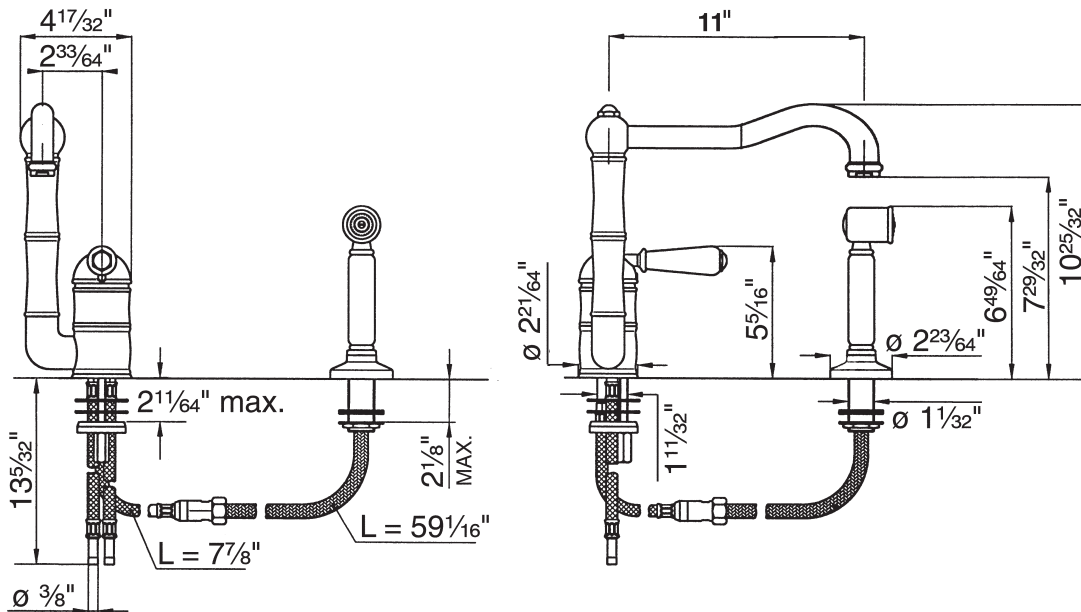

## Single Lever Country Faucet with Handspray & Extended Spout

A3608/11LMWS (Metal Lever)  
A3608/11LPWS (Porcelain Lever)

### FEATURES

- Ceramic disc single lever cartridge
- 11" reach column spout
- Swivel spout
- 1 3/8" cutout

## A3608/11 Spare Parts