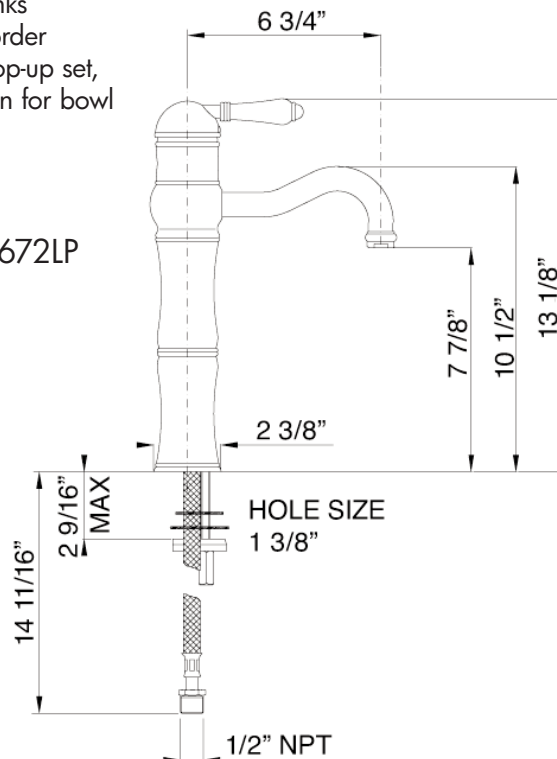

WARRANTY

- Limited Lifetime*
- No Warranty on Tuscan Brass Finish (TCB)

A3672LM & A3672LP

A3672LC

* For CA/V T, place a "-2" at end of model number for code compliant product. (Example A3608LMAPC-2)