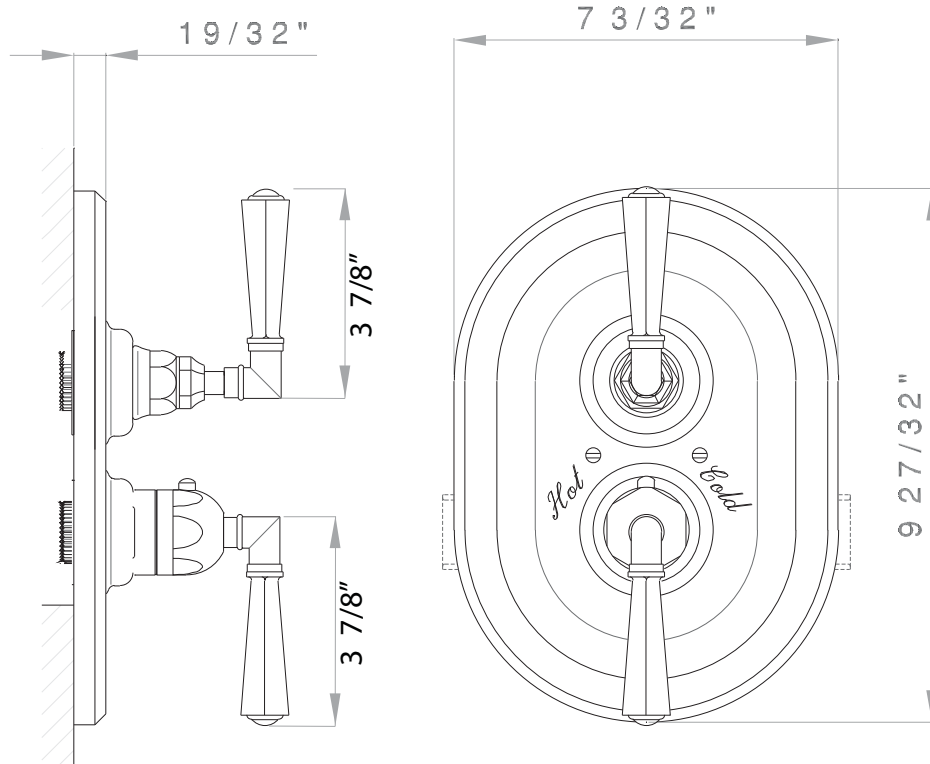

WARRANTY

- Limited Lifetime*

*No warranty on Tuscan Brass finish