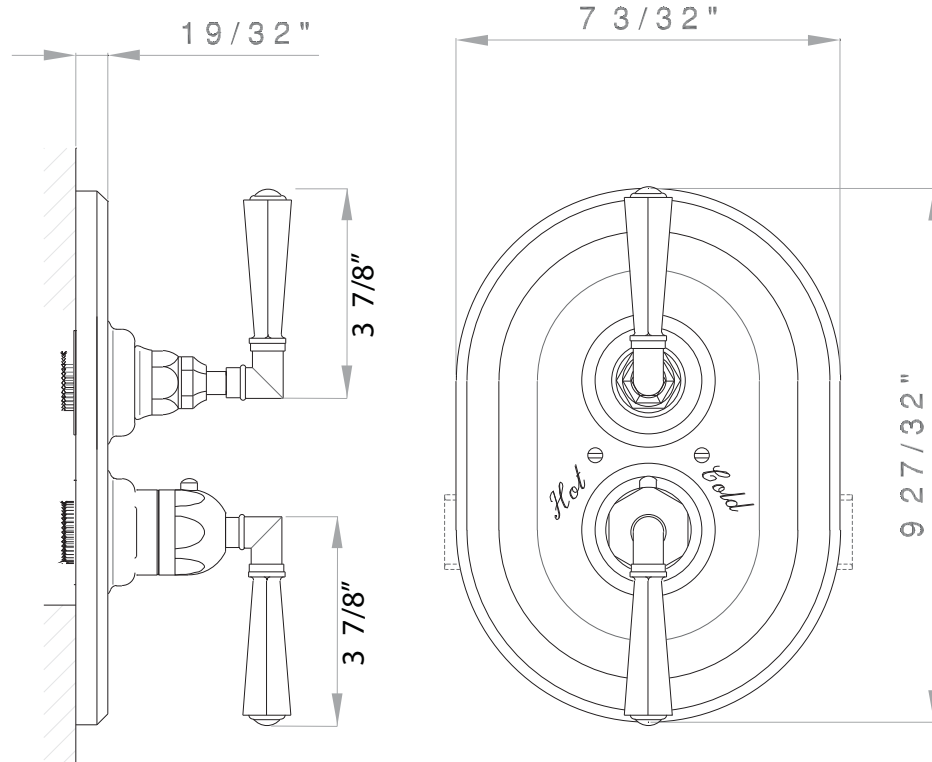

WARRANTY

- Limited Lifetime*

*No warranty on Tuscan Brass finish