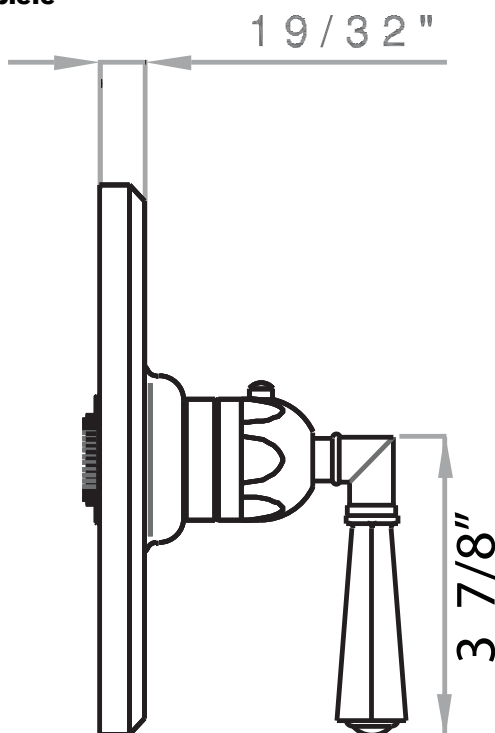

Padian Trim Only For Thermostatic Valve

ROHL Country Bath Collection

A4814LM

FEATURES

- Padian metal lever
- Trimplate and temperature control Padian metal lever for the A4913BO rough
- All brass trimplate, escutcheon, and handle
- Temperature control includes pre-set safety stop with override
- **Must order A4913BO rough to complete**

COLORS/FINISHES

- Polished Chrome
- Polished Nickel
- Satin Nickel
- Tuscan Brass
- Inca Brass
- Antico Brass

WARRANTY

- Limited Lifetime*

*No warranty on Tuscan Brass finish