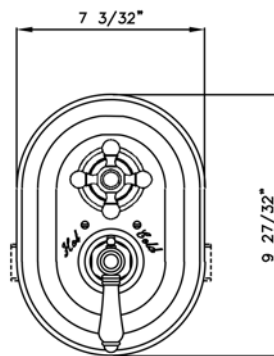

WARRANTY

- Limited Lifetime*
- No Warranty on Tuscan Brass Finish (TCB)

A4909XM