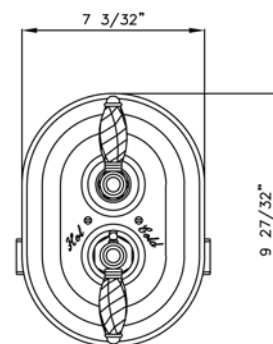

ROHL®

Authentic Luxury for Kitchen and Bath™

www.rohlhome.com

Trim Only for Therm/Volume Concealed Valve

ROHL Country Bath Collection

A4909LM (Metal Lever)

A4909XM (Cross Handle)

A4909LP (Porcelain Lever)

A4909LH (Hex Metal Lever)

A4909LC (Swarovski® Crystal Lever)

A4909XC (Swarovski® Crystal Cross Handle)

FEATURES

- Trimplate, volume control, and temperature control
- All brass trimplate, escutcheons and handle
- Temperature control includes pre-set safety stop with override
- **Must order A4910 rough to complete**

COLORS/FINISHES

- Polished Chrome
- Polished Nickel
- Satin Nickel
- Tuscan Brass
- Inca Brass
- Antico Brass

WARRANTY

- Limited Lifetime*
- No Warranty on Tuscan Brass Finish (TCB)

A4909LC