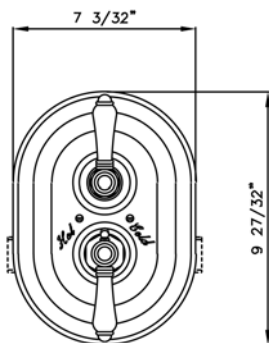

**A4909LM &
A4909LP**