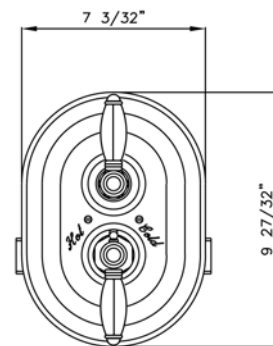

ROHL®

Authentic Luxury for Kitchen and Bath™

www.rohlhome.com

Trim Only for Therm/Volume Concealed Valve

ROHL Country Bath Collection

A4909LM (Metal Lever)

A4909XM (Cross Handle)

A4909LP (Porcelain Lever)

A4909LH (Hex Metal Lever)

A4909LC (Swarovski® Crystal Lever)

A4909XC (Swarovski® Crystal Cross Handle)

FEATURES

- Trimplate, volume control, and temperature control
- All brass trimplate, escutcheons and handle
- Temperature control includes pre-set safety stop with override
- **Must order A4910 rough to complete**

COLORS/FINISHES

- Polished Chrome
- Polished Nickel
- Satin Nickel
- Tuscan Brass
- Inca Brass
- Antico Brass

WARRANTY

- Limited Lifetime*
- No Warranty on Tuscan Brass Finish (TCB)

A4909LH