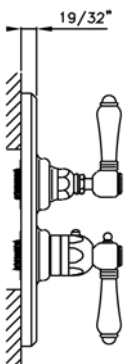

ROHL®

Authentic Luxury for Kitchen and Bath™

www.rohlhome.com

Trim Only for Therm/Volume Concealed Valve

ROHL Country Bath Collection

A4909LM (Metal Lever)

A4909XM (Cross Handle)

A4909LP (Porcelain Lever)

A4909LH (Hex Metal Lever)

A4909LC (Swarovski® Crystal Lever)

A4909XC (Swarovski® Crystal Cross Handle)

FEATURES

- Trimplate, volume control, and temperature control
- All brass trimplate, escutcheons and handle
- Temperature control includes pre-set safety stop with override
- **Must order A4910 rough to complete**

COLORS/FINISHES

- Polished Chrome
- Polished Nickel
- Satin Nickel
- Tuscan Brass
- Inca Brass
- Antico Brass

WARRANTY

- Limited Lifetime*
- * No Warranty on Tuscan Brass Finish (TCB)

A4909XM

A4909LH

A4909XC

A4909LC

**A4909LM &
A4909LP**

A4909 Spare Parts