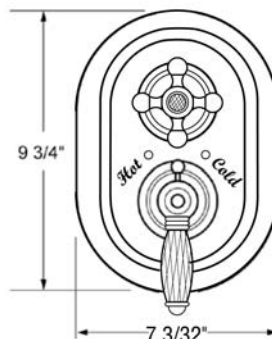

ROHL®

Authentic Luxury for Kitchen and Bath™

www.rohlhome.com

Trim Only for Therm/Volume Concealed Valve

ROHL Country Bath Collection

A4909LM (Metal Lever)

A4909XM (Cross Handle)

A4909LP (Porcelain Lever)

A4909LH (Hex Metal Lever)

A4909LC (Swarovski® Crystal Lever)

A4909XC (Swarovski® Crystal Cross Handle)

FEATURES

- Trimplate, volume control, and temperature control
- All brass trimplate, escutcheons and handle
- Temperature control includes pre-set safety stop with override
- **Must order A4910 rough to complete**

COLORS/FINISHES

- Polished Chrome
- Polished Nickel
- Satin Nickel
- Tuscan Brass
- Inca Brass
- Antico Brass

WARRANTY

- Limited Lifetime*
- No Warranty on Tuscan Brass Finish (TCB)

A4909XC