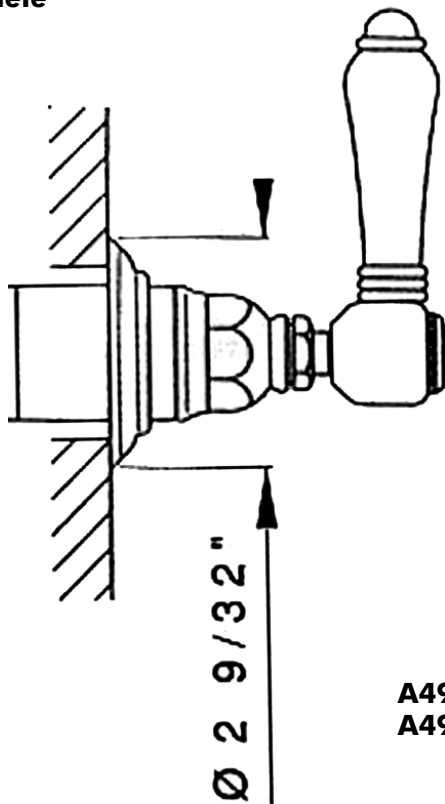

Trim Only for 3/4" Volume Control Wall Valve

ROHL Country Bath Collection

- **A4912LM(Finish)TO** (Metal Lever)
- **A4912XM(Finish)TO** (Cross Handle)
- **A4912LP(Finish)TO** (Porcelain Lever)
- **A4912LH(Finish)TO** (Hex Metal Lever)
- **A4912LC(Finish)TO** (Swarovski® Crystal Lever)
- **A4912XC(Finish)TO** (Swarovski® Crystal Cross Handle)

FEATURES

- Escutcheon, dome, and handle only to A4911BO 3/4" volume control valve
- All components made of brass
- 1 1/2" extension kit available order C4912
- **Must order A4911BO rough to complete**

COLORS/FINISHES

- Polished Chrome
- Polished Nickel
- Satin Nickel
- Tuscan Brass
- Inca Brass
- Antico Brass

WARRANTY

- Limited Lifetime*
- No Warranty on Tuscan Brass Finish (TCB)