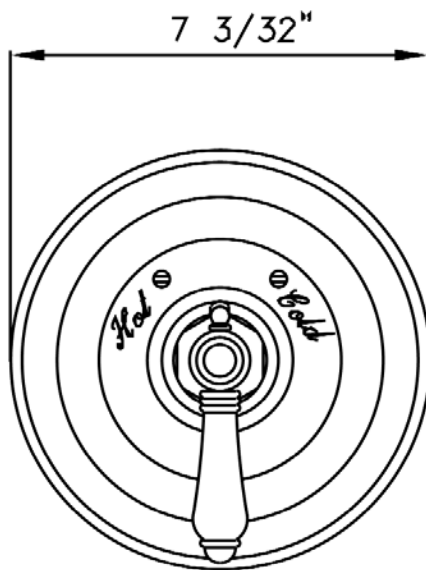

A4914LM & A4914LP