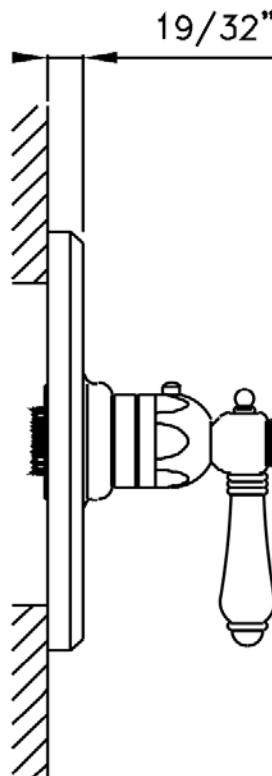

ROHL®

Authentic Luxury for Kitchen and Bath™

www.rohlhome.com

Trim Only for Therm/Non-Volume Controlled Valve

ROHL Country Bath Collection

A4914LM (Metal Lever)

A4914XM (Cross Handle)

A4914LP (Porcelain Lever)

A4914LH (Hex Metal Lever)

A4914LC (Swarovski® Crystal Lever)

A4914XC (Swarovski® Crystal Cross Handle)

FEATURES

- Trimplate, and temperature control for the A4913BO Rough
- All brass trimplate, escutcheons and handle
- Temperature control includes pre-set safety stop with override
- **Must order A4913BO rough to complete**

COLORS/FINISHES

- Polished Chrome
- Polished Nickel
- Satin Nickel
- Tuscan Brass
- Inca Brass
- Antico Brass

WARRANTY

- Limited Lifetime*
- No Warranty on Tuscan Brass Finish (TCB)

A4914LM & A4914LP