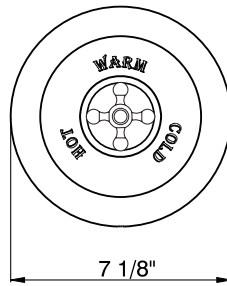

PRESSURE BALANCE TRIM WITHOUT DIVERTER

ROHL Country Bath Collection

A6400LM (Metal Lever)

A6400LP (Porcelain Lever)

A6400XM (Cross Handle)

A6400LC (Crystal Lever)

A6400XC (Crystal Cross Handle)

A6400LH (Hex Series Metal Lever)

FEATURES

- Complete with plate, escutcheon and handle
- Components made of brass
- Move handle up for on, down for off

To complete package order R2012C rough valve

COLORS/FINISHES

- Polished Chrome
- Polished Nickel
- Satin Nickel
- Tuscan Brass*
- Inca Brass
- Old Iron*

WARRANTY

- Limited Lifetime
- *No warranty on Tuscan Brass finish

*Old Iron finish only available for A6400LM and A6400XM

A6400XM