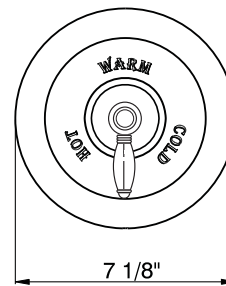

PRESSURE BALANCE TRIM WITHOUT DIVERTER

ROHL Country Bath Collection

A6400LM (Metal Lever)

A6400LP (Porcelain Lever)

A6400XM (Cross Handle)

A6400LC (Crystal Lever)

A6400XC (Crystal Cross Handle)

A6400LH (Hex Series Metal Lever)

FEATURES

- Complete with plate, escutcheon and handle
- Components made of brass
- Move handle up for on, down for off

To complete package order R2012C rough valve

COLORS/FINISHES

- Polished Chrome
- Polished Nickel
- Satin Nickel
- Tuscan Brass*
- Inca Brass
- Old Iron*

WARRANTY

- Limited Lifetime
- *No warranty on Tuscan Brass finish

*Old Iron finish only available for A6400LM and A6400XM

A6400LH