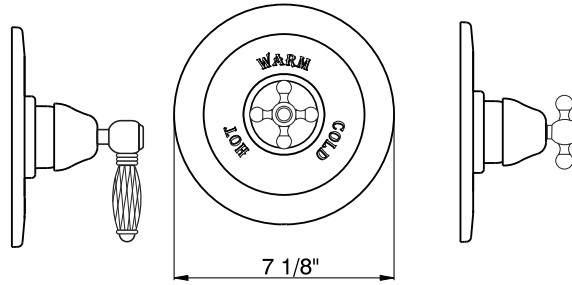

A6400LC

A6400XC