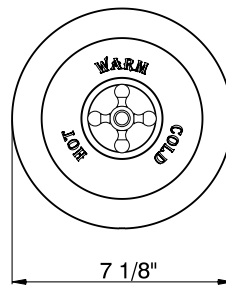

PRESSURE BALANCE TRIM WITHOUT DIVERTER

ROHL Country Bath Collection

A6400LM (Metal Lever)

A6400LP (Porcelain Lever)

A6400XM (Cross Handle)

A6400LC (Crystal Lever)

A6400XC (Crystal Cross Handle)

A6400LH (Hex Series Only Metal Lever)

FEATURES

- Complete with plate, escutcheon and handle
- Components made of brass
- Move handle up for on, down for off

To complete package order R2012C rough valve

COLORS/FINISHES

- Polished Chrome
- Polished Nickel
- Satin Nickel
- Tuscan Brass*
- Inca Brass
- Antico Brass

WARRANTY

- Limited Lifetime
- *No warranty on Tuscan Brass finish

A6400XC