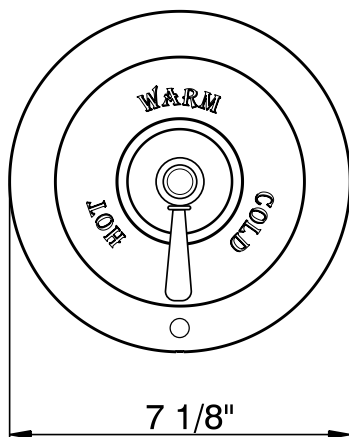

VERONA PRESSURE BALANCE TRIM WITH DIVERTER

ROHL Country Bath Collection

ARB7400LM (Metal Lever)

ARB7400XM (Cross Handle)

FEATURES

- Verona metal lever or Verona cross handle
- Complete with plate, escutcheon, diverter, and handle
- Components made of brass
- Move handle up for on, down for off

To complete package order R2014C rough valve

COLORS/FINISHES

- Polished Chrome
- Polished Nickel
- Satin Nickel
- Tuscan Brass*
- Inca Brass
- Antico Brass

WARRANTY

- Limited Lifetime
- *No warranty on Tuscan Brass finish