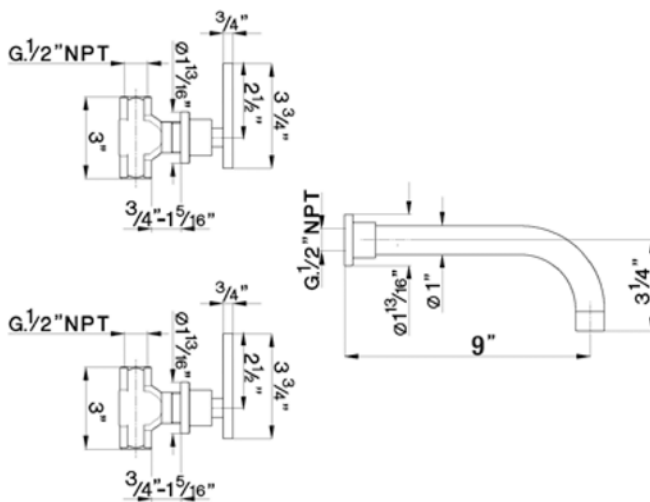

Wall Mounted Built-in Lavatory mixer

Rohl Modern Collection

BA351X (Cross Handles)

BA351L (Lever Handles)

FEATURES

- Three hole wall mounted lav valves and spout
- No pop-up
- 3 x 1 3/8" hole cutouts
- 9" spout reach
- 2 x 1/4-turn ceramic disc valves
- Fixed spout
- Valve and spout made from solid brass
- Min. install depth: 3/4"
- Max. install depth: 1 3/8"
- Please note: assembly requires special fitting included with spout

COLORS/FINISHES

- Polished Chrome
- Polished Nickel
- Satin Nickel

WARRANTY

- Limited lifetime

BA351L

BA351X

BA351 Spare Parts

- 1 ZZ937090
- 1-1 ZZ926820
- 1-2 ZZ929070 (HOT)
ZZ929060 (COLD)
- 2 ZZ933320
- 3 ZZ933340
- 4 ZZ933330
- 5 ZZ937080
- 5-1 ZZ933280
- 6 ZZ942630
- 7 ZZ943610
- 7-1 ZZ503240