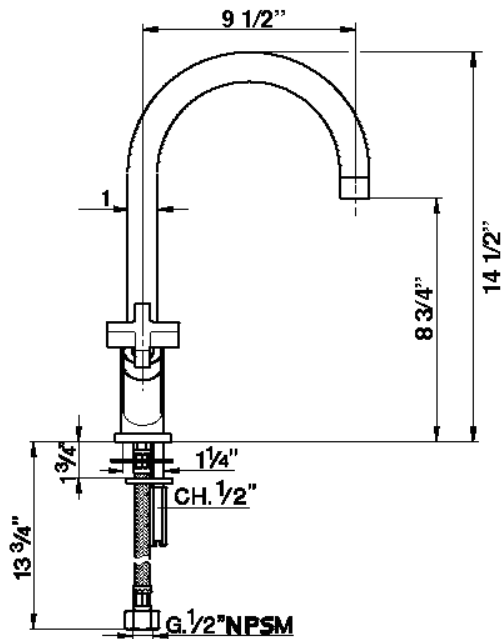

WARRANTY

- Limited Lifetime

* For CA/VT, place a "-2" at end of model number for code compliant product. (Example A3608LMAPC-2)

Consult your local Rohl showroom for additional information and specifications. For complete warranty details and a list of showrooms, go to www.rohlhome.com.