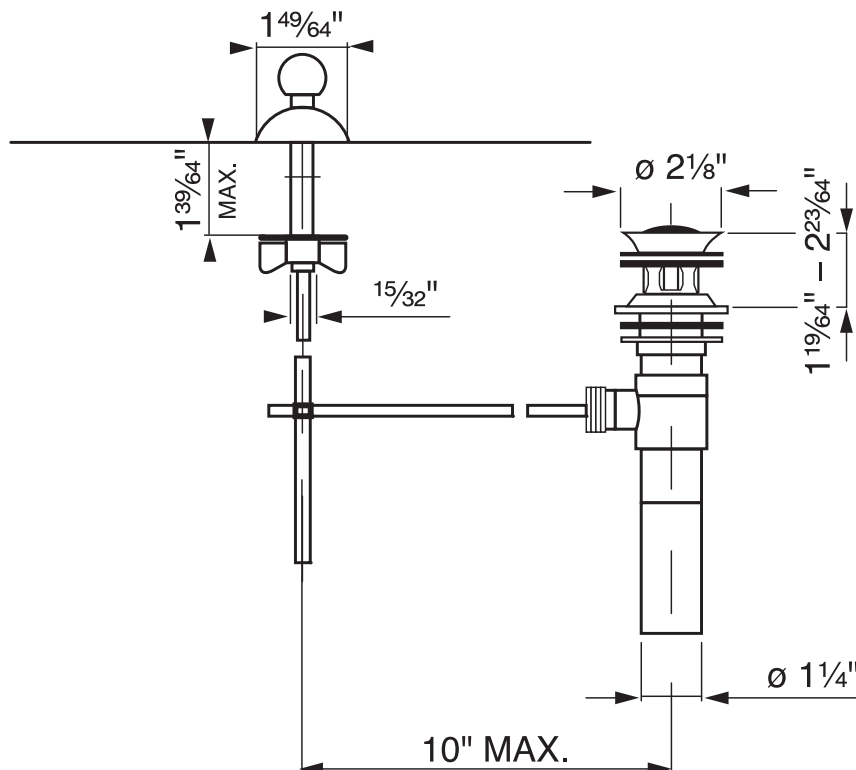

WARRANTY

- Limited Lifetime*

*No Warranty on Tuscan Brass Finish