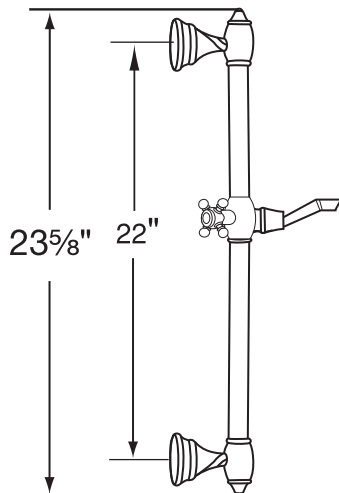

Shower Bar

Rohl Shower

D805/1 (Complete Set)

D805 (Shower Bar only)

FEATURES

- Complete with the following items:
 - D805: Shower bar
 - B204: Handshower
 - A40/1: Flexible 59" metal hose
- All components made from brass
- Easy Installation
- Swivel connection on handshower bracket
- **Wall outlet required, order V00022**

COLORS/FINISHES

- Polished Chrome
- Polished Nickel
- Satin Nickel
- Tuscan Brass

WARRANTY

- 2 years on manufacturer defects*
- * No Warranty on Tuscan Brass Finish (TCB)

D805

**D805/
1**