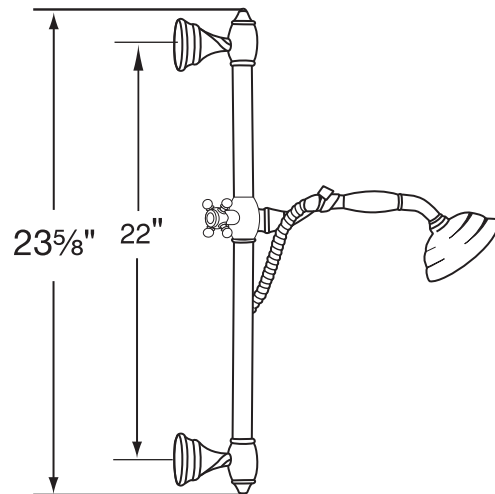

Shower Bar

Rohl Shower

D805/1 (Complete Set)

D805 (Shower Bar only)

FEATURES

- Complete with the following items:
  - D805: Shower bar
  - B204: Handshower
  - A40/1: Flexible 59" metal hose
- All components made from brass
- Easy Installation
- Swivel connection on handshower bracket
- **Wall outlet required, order V00022**

COLORS/FINISHES

- Polished Chrome
- Polished Nickel
- Satin Nickel
- Tuscan Brass

WARRANTY

- 2 years on manufacturer defects*
- No Warranty on Tuscan Brass Finish (TCB)

**D805/
1**