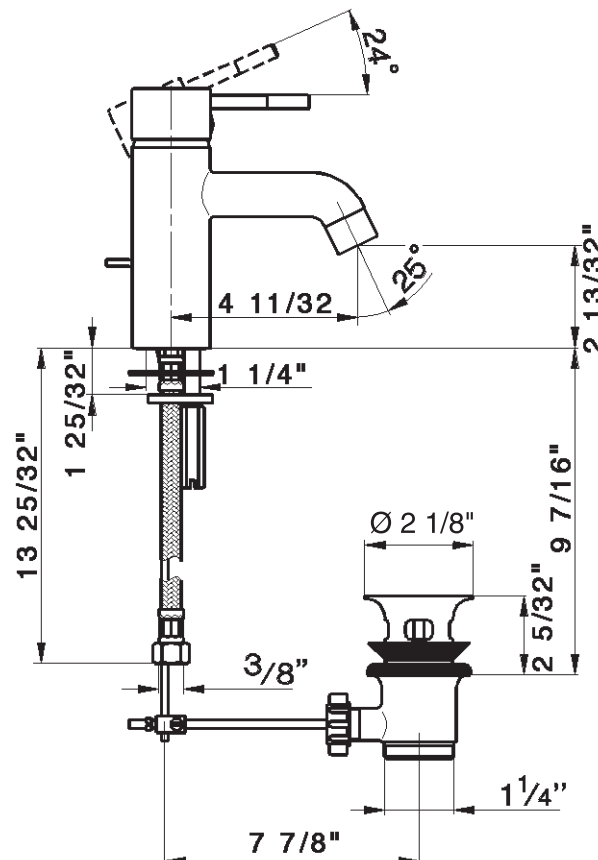

Single Lever Single Hole Lav Faucet

ROHL Modern Collection

LS51L*

FEATURES

- Fixed spout
- Metal lever
- Single lever control
- Ceramic cartridge
- Solid brass
- Pop-up included
- 1 1/4" hole cutout
- 6" overall height
- 4 1/8" spout reach to center of aerator

COLORS/FINISHES

- Polished Chrome
- Satin Nickel
- Polished Nickel

WARRANTY

- Limited Lifetime

* For CA/VT, place a "-2" at end of model number for code compliant product. (Example A3608LMAPC-2)

Consult your local ROHL showroom for additional information and specifications. For complete warranty details and a list of showrooms, go to www.rohlhome.com.