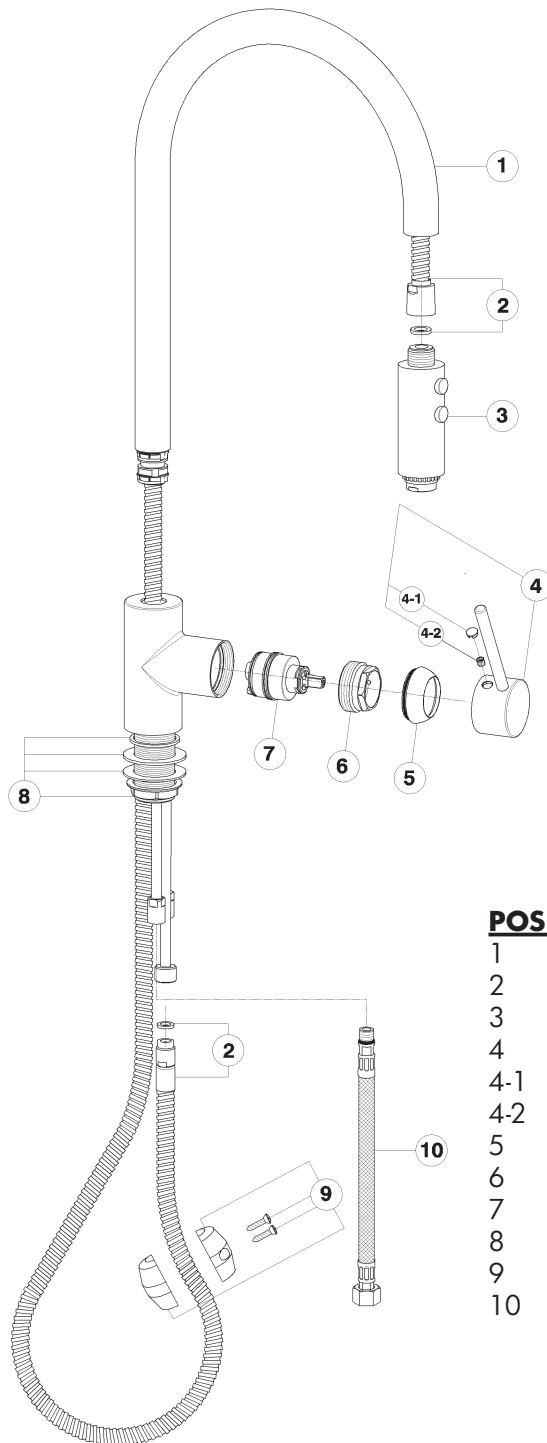

Modern Architectural Side Lever Pulldown High Spout Kitchen Faucet

ROHL Modern Kitchen

LS57L*

FEATURES

- Dual spray modes
- Metal lever only
- Brass construction
- 1 3/4" max. installation depth on deck
- Ceramic disc control cartridge
- Complements Modern Architectural
- 10" reach C-spout, dual function pulldown spray
- 20" maximum hose extension

FINISHES

- Polished Chrome
- Polished Nickel
- Satin Nickel

WARRANTY

- Limited Lifetime

* For CA/VT, place a "-2" at end of model number for code compliant product. (Example A3608LMAPC-2)

Consult your local ROHL showroom for additional information and specifications. For complete warranty details and a list of showrooms, go to www.rohlhome.com.

LS57L SPARE PARTS

POS.	DESCRIPTION	CODE
1	Swinging spout	ZZ 94372 0
2	Flex M.15x1	ZZ 94373 0
3	Handspray	ZZ 94419 0
4	Lever "LS"	ZZ 94363 0
4-1	Cap for lever	ZZ 93347 0
4-2	Screw-stainless steel M.6x6	ZZ 92645 0
5	Escutcheon cartridge	ZZ 93351 0
6	Nut for mixing valve	ZZ 93353 0
7	Mixing valve	ZZ 93196 0
8	Installation set single lever	ZZ 92886 0
9	Installation set single lever	ZZ 92886 0
10	Flex M.11x1	ZZ 94368 0