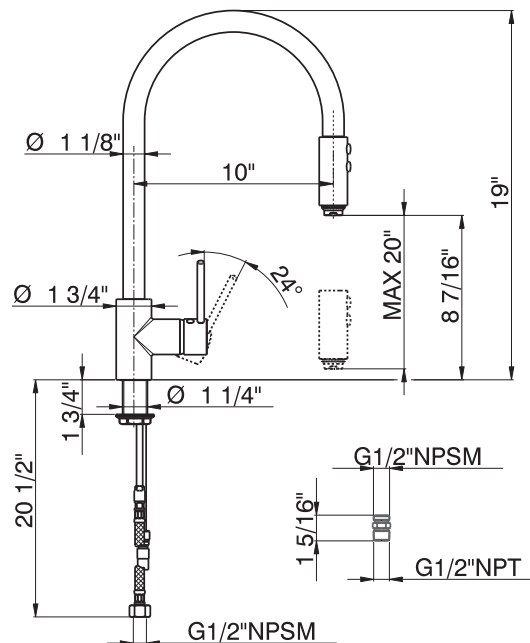

Modern Architectural Side Lever Pulldown High Spout Kitchen Faucet

ROHL Modern Kitchen

LS57L*

FEATURES

- Dual spray modes
- Metal lever only
- Brass construction
- 1 3/4" max. installation depth on deck
- Ceramic disc control cartridge
- Complements Modern Architectural
- 10" reach C-spout, dual function pulldown spray
- 20" maximum hose extension

FINISHES

- Polished Chrome
- Polished Nickel
- Satin Nickel

WARRANTY

- Limited Lifetime

* For CA/VT, place a "-2" at end of model number for code compliant product. (Example A3608LMAPC-2)

Consult your local ROHL showroom for additional information and specifications. For complete warranty details and a list of showrooms, go to www.rohlhome.com.

LS57L SPARE PARTS

POS.	DESCRIPTION	CODE
1	Swinging spout	ZZ 94372 0
2	Flex M.15x1	ZZ 94373 0
3	Handspray	ZZ 94419 0
4	Lever "LS"	ZZ 94363 0
4-1	Cap for lever	ZZ 93347 0
4-2	Screw-stainless steel M.6x6	ZZ 92645 0
5	Escutcheon cartridge	ZZ 93351 0
6	Nut for mixing valve	ZZ 93353 0
7	Mixing valve	ZZ 93196 0
8	Installation set single lever	ZZ 92886 0
9	Installation set single lever	ZZ 92886 0
10	Flex M.11x1	ZZ 94368 0