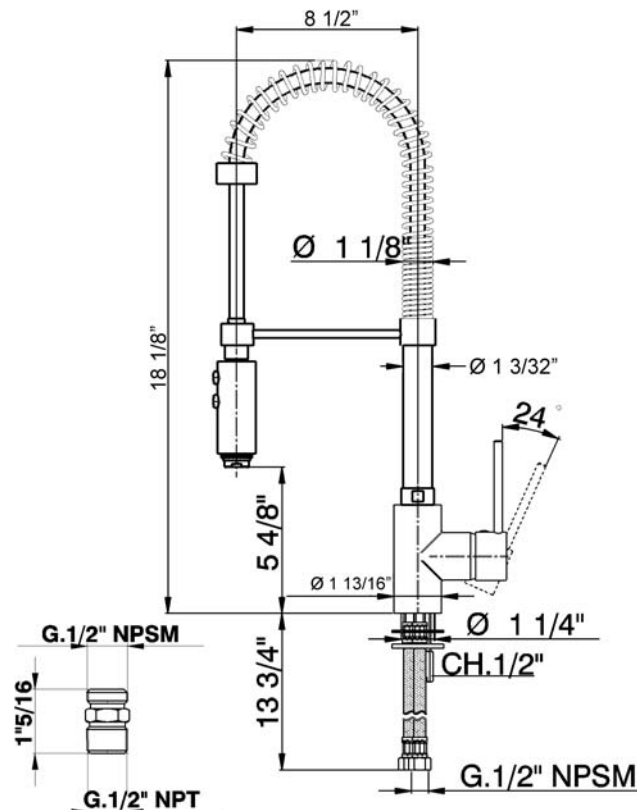

Modern Architectural Side Lever Pro Pulldown Kitchen Faucet

ROHL Modern Kitchen

LS64L*

FEATURES

- Metal lever only
- Dual spray modes
- Brass construction
- 1 3/4" max. installation depth on deck
- Ceramic disc control cartridge
- Available only in Polished Chrome
- 8 1/2" reach C-spout
- Spout is fixed; metal hose, handspray and spring swivel

COLORS/FINISHES

- Polished Chrome

WARRANTY

- Limited Lifetime

* For CA/VT, place a "-2" at end of model number for code compliant product. (Example A3608LMAPC-2)

Consult your local ROHL showroom for additional information and specifications. For complete warranty details and a list of showrooms, go to www.rohlhome.com.

LS64L Spare Parts

POS.	DESCRIPTION	CODE
1	Lever "LS"	ZZ 94363 0
1-1	Screw - stainless steel M.6x6	ZZ 92645 0
1-2	Cap for lever	ZZ 93347 0
2	Escutcheon cartridge	ZZ 93351 0
3	Nut for mixing valve	ZZ 93353 0
4	Mixing valve	ZZ 93196 0
5	Cap for lever	ZZ 92711 0
6	Support for handspray	ZZ 94979 0
7	Screw - stainless steel M.5x5	ZZ 94980 0
8	Flex G. 1/2" x G.1/2"	ZZ 94981 0
8-1	Gasket for flex	ZZ 94982 0
9	Spring	ZZ 94983 0
10	Handspray	ZZ 94419 0
10-1	Mousseur M.24x1 IA	ZZ 92836 0
10-2	Mousseur cartridge M.24x1	ZZ 92695 0
11	Installation set single hole	ZZ 92899 0
11-1	Gasket for flex	ZZ 92696 0
12	Flex.M11x1	ZZ 94368 0