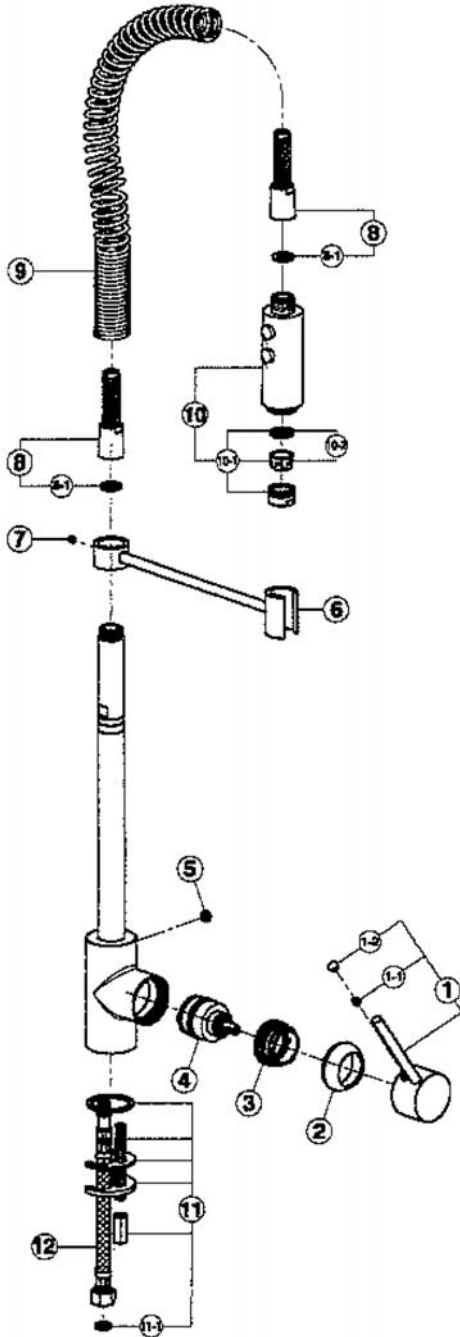

Modern Architectural Side Lever Pro Pulldown Kitchen Faucet

ROHL Modern Kitchen

LS64L*

FEATURES

- Metal lever only
- Dual spray modes
- Brass construction
- 1 3/4" max. installation depth on deck
- Ceramic disc control cartridge
- Available only in Polished Chrome
- 8 1/2" reach C-spout
- Spout is fixed; metal hose, handspray and spring swivel

COLORS/FINISHES

- Polished Chrome

WARRANTY

- Limited Lifetime

* For CA/VT, place a "-2" at end of model number for code compliant product. (Example A3608LMAPC-2)

Consult your local ROHL showroom for additional information and specifications. For complete warranty details and a list of showrooms, go to www.rohlhome.com.

LS64L Spare Parts

POS.	DESCRIPTION	CODE
1	Lever "LS"	ZZ 94363 0
1-1	Screw - stainless steel M.6x6	ZZ 92645 0
1-2	Cap for lever	ZZ 93347 0
2	Escutcheon cartridge	ZZ 93351 0
3	Nut for mixing valve	ZZ 93353 0
4	Mixing valve	ZZ 93196 0
5	Cap for lever	ZZ 92711 0
6	Support for handspray	ZZ 94979 0
7	Screw - stainless steel M.5x5	ZZ 94980 0
8	Flex G. 1/2" x G.1/2"	ZZ 94981 0
8-1	Gasket for flex	ZZ 94982 0
9	Spring	ZZ 94983 0
10	Handspray	ZZ 94419 0
10-1	Mousseur M.24x1 IA	ZZ 92836 0
10-2	Mousseur cartridge M.24x1	ZZ 92695 0
11	Installation set single hole	ZZ 92899 0
11-1	Gasket for flex	ZZ 92696 0
12	Flex.M11x1	ZZ 94368 0