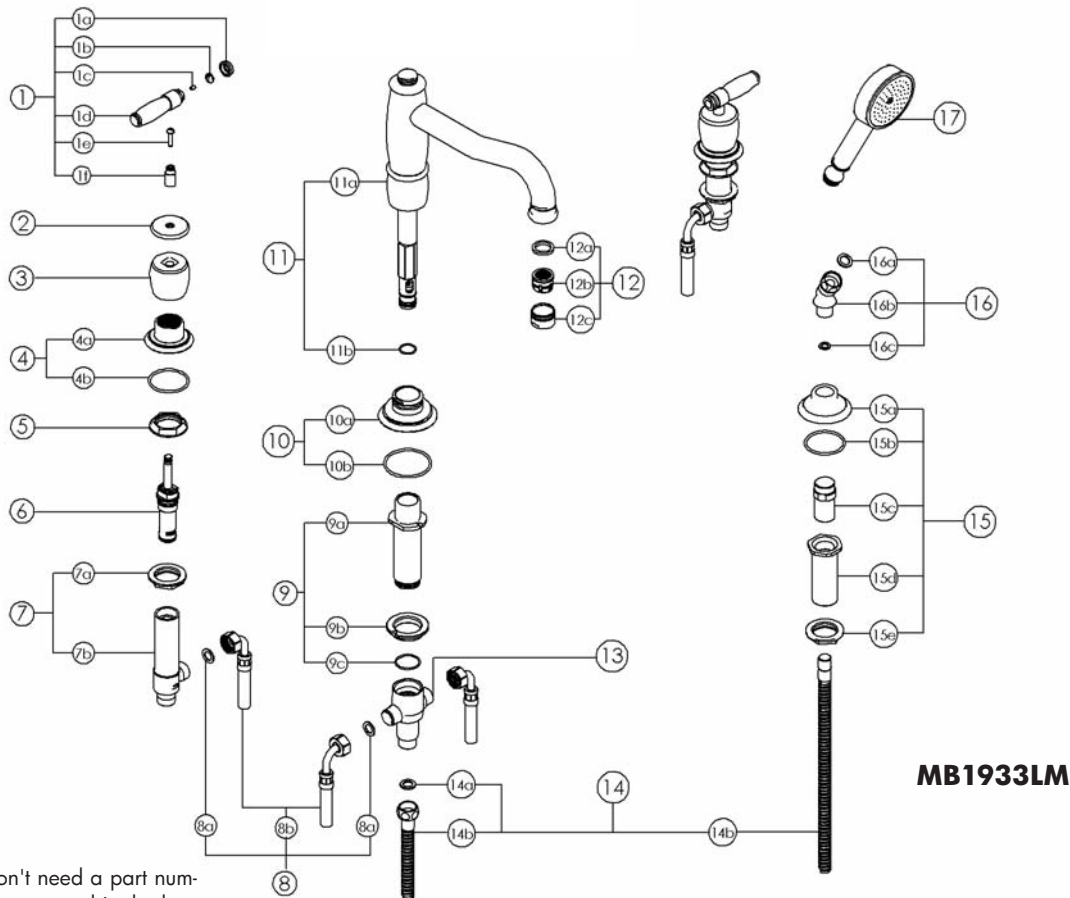

Deck Mounted Gotham Spout Tub Filler with Handshower

Michael Berman Bath Collection

MB1933LM (Metal Levers)

MB1933XM (Cross Handles)

FEATURES

- Flow straightener
- 4 x 1 3/8" hole cutouts
- 1/4 turn ceramic disc valves
- Lever handles or cross handles
- 24" flex connections

MB1933LM Spare Parts

MB1933LM

N/A means you don't need a part number because it's incorporated in the larger assembly.

Item	Description	Part No
1	Deck mounted lever handle HOT (complete)	R94584301*
1	Deck mounted lever handle COLD (complete)	R94584302*
1a	Indicator cap retaining ring	R9458850*
1b	Indicator cap	R9458430*
1c	M4 x 6 grub screw	R942765
1d	Deck mounted lever handle HOT	R9458390*
1d	Deck mounted lever handle COLD	R9458390*
1e	M4 x 20 handle screw	R942673
1f	Handle spacer	R9458440*
2	Handle shroud top	R9458340*
3	Handle shroud lower	R9458330*
4	Escutcheon (complete with 'O' ring)	R9431400*
4a	Escutcheon	N/A
4b	A-132 'O' ring	R9200132
5	7/8" back nut	R942410
6	Ceramic cartridge assembly 1/2" HOT	R94006941
6	Ceramic cartridge assembly 1/2" COLD	R94006942
7	Deck mounted side valve 1/2" body complete with 7/8" backnut	R9458130
7a	7/8" back nut	R942410
7b	Deck mounted side valve 1/2" body	N/A
8	24" flexi hose with sealing washers	R942675
8a	1/2" hose seal washer	N/A
8b	24" flexi hose	N/A
9	Deck mounted tub filler spout base (complete with 'O' ring)	R942549
9a	Deck mounted tub filler spout base	N/A
9b	7/8" back nut	R942410
9c	A-023 'O' ring	R9200023