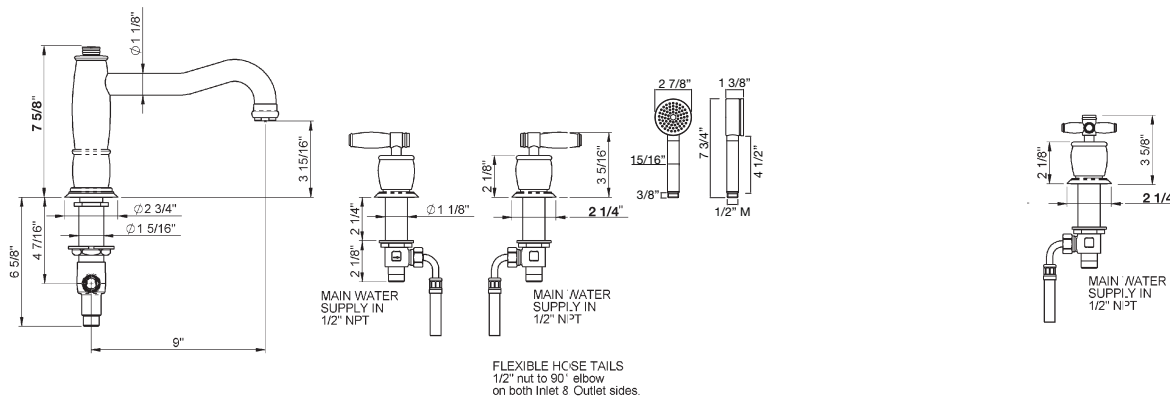

WARRANTY

- Limited Lifetime*
- No Warranty on Tuscan Brass Finish (TCB)