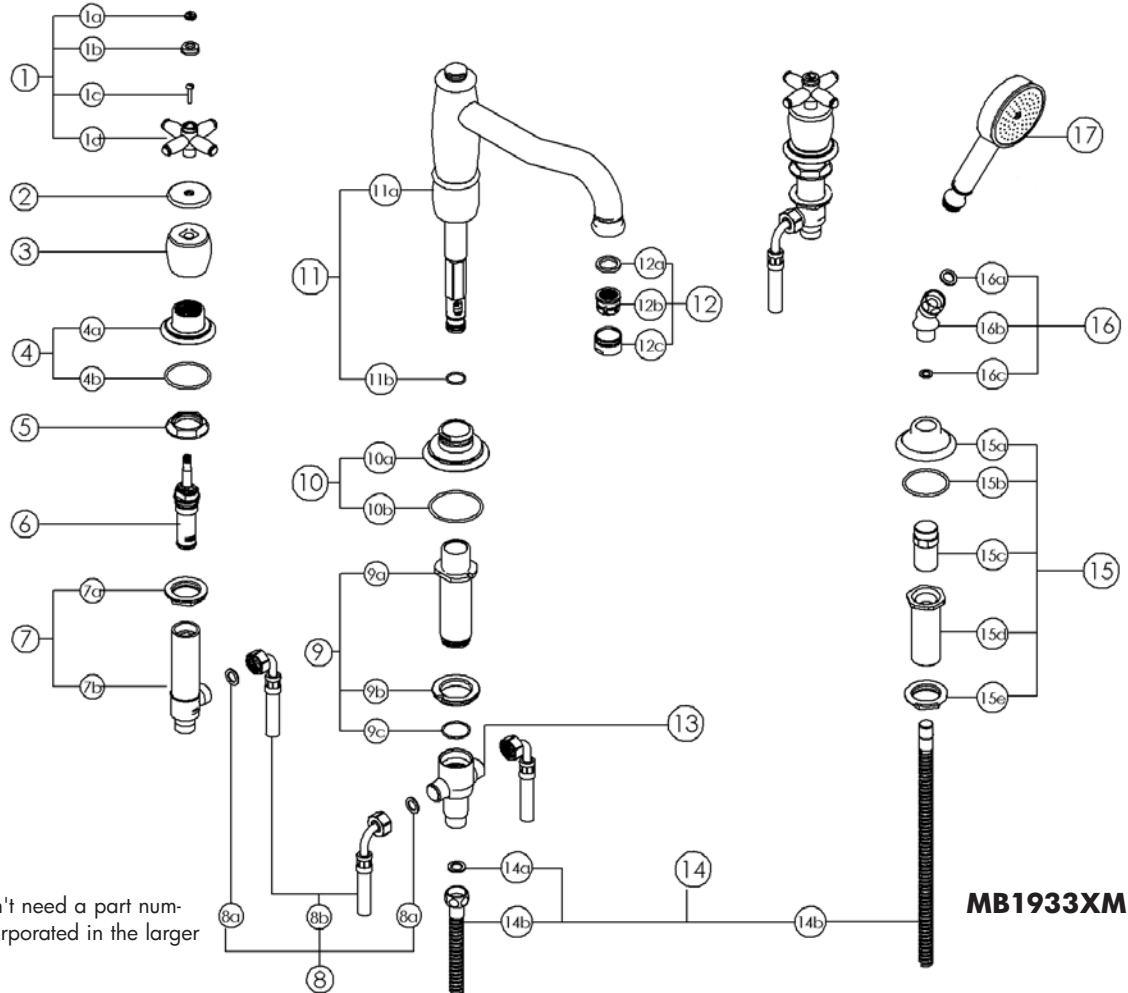

MB1933XM Spare Parts

N/A means you don't need a part number because it's incorporated in the larger assembly.

MB1933XM

Item	Description	Part No	Item	Description	Part No
1	Cross handle HOT (complete)	R94584601*	10	Deck mounted tub filler spout escutcheon (complete with 'O' ring)	R9427400*
1	Cross handle COLD (complete)	R94584602*	10a	Deck mounted tub filler spout escutcheon	N/A
1a	Indicator cap HOT	R9458430H*	10b	A- 137 'O' ring	R9200137
1a	Indicator cap COLD	R9458430C*	11	Deck mounted tub set Gotham spout with side spray (complete with 'O' ring & aerator)	R933052730*
1b	Indicator cap retaining ring	R9458850*	11a	Deck mounted tub set Gotham spout with side spray	N/A
1c	M4 x 20 handle screw	R942673	11b	A-017 'O' ring	R9200017
1d	Cross handle	R94584610*	12	28mm aerator complete	R942614*
2	Handle shroud top	R9458340*	12a	Flat washer	N/A
3	Handle shroud lower	R9458330*	12b	28mm aerator insert includes flat washer	R9426140
4	Escutcheon (complete with 'O' ring)	R9431400*	12c	Aerator cone	N/A
4a	Escutcheon	N/A	13	Deck mounted tub set diverter connection block	R942558
4b	A-132 'O' ring	R9200132	14	Side spray hose (complete with 'O' ring)	R9453390*
5	7/8" back nut	R942410	14a	Washer	N/A
6	Ceramic cartridge assembly 1/2" HOT	R94006941	14b	Side spray hose	N/A
6	Ceramic cartridge assembly 1/2" COLD	R94006942	15	Deck mounted tub set side spray escutcheon (complete)	R9430400*
7	Deck mounted side valve 1/2" body	R9458130	15a	Deck mounted tub set side spray escutcheon	N/A
7a	7/8" back nut	R942410	15b	A-132 'O' ring	R9200132
7b	Deck mounted side valve 1/2" body complete with 7/8" backnut	N/A	15c	Hose guide	R942548
8	24" flexi hose with sealing washers	R942675	15d	Escutcheon bench mounting tube	R942532
8a	1/2" hose seal washer	N/A	15e	7/8" back nut	R942410
8b	24" flexi hose	N/A	16	Side spray elbow (complete)	R9453380*
9	Deck mounted tub filler spout base (complete with 'O' ring)	R942549	16a	Flat washer	N/A
9a	Deck mounted tub filler spout base	N/A	16b	Side spray elbow	N/A
9b	7/8" back nut	R942410	16c	Flat washer	N/A
9c	A-023 'O' ring	R9200023	17	Side spray shower head	R9453370*
*	Items available in Polished Chrome, Polished Nickel, Satin Nickel, Tuscan Brass, Inca Brass