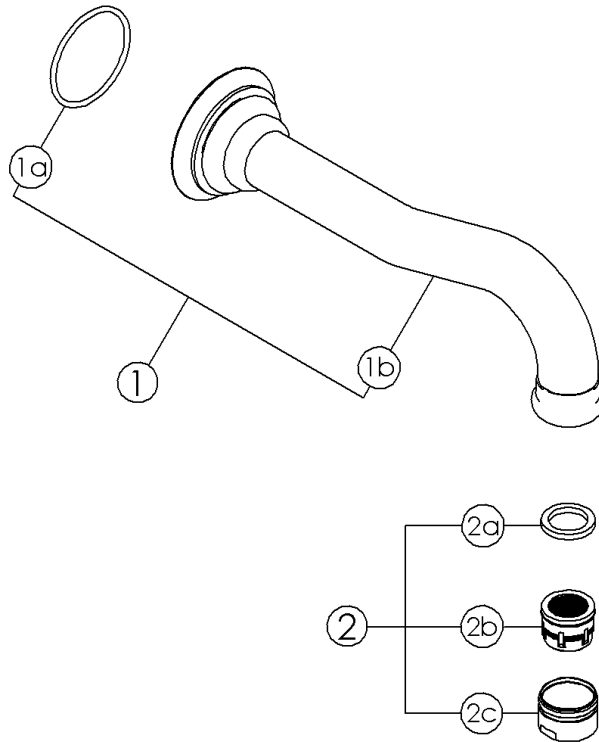

Wall Mounted Gotham Spout Only

Michael Berman Bath Collection

MB1944

FEATURES

- 9 1/8" spout reach
- 1/2" female NPT inlet connection

COLORS/FINISHE

- Polished Chrome
- Polished Nickel
- Satin Nickel
- Tuscan Brass
- Inca Brass

WARRANTY

- Limited Lifetime*
- * No Warranty on Tuscan Brass Finish (TCB)

MB1944

MB1944

MB1944

Item	Description	Part No	Finish
1	Gotham spout complete with 'O' ring and aerator	MB1944APC	Polished Chrome
1	Gotham spout complete with 'O' ring and aerator	MB1944STN	Satin Nickel
1	Gotham spout complete with 'O' ring and aerator	MB1944PN	Polished Nickel
1	Gotham spout complete with 'O' ring and aerator	MB1944TCB	Tuscan Brass
1	Gotham spout complete with 'O' ring and aerator	MB1944IB	Inca Brass
1a	A-134 'O' ring	R9200134	
1b	Gotham spout	N/A	
2	M28 Cone & aerator	R942614	Polished Chrome
2	M28 Cone & aerator	R9401444	Satin Nickel
2	M28 Cone & aerator	R9401506	Polished Nickel
2	M28 Cone & aerator	R9401507	Tuscan Brass
2	M28 Cone & aerator	R9401508	Inca Brass
2a	Flat washer	N/A	
2b	28mm aerator insert includes flat washer	R9426140	
2c	Aerator cone	N/A	

N/A means you don't need a part number because it's incorporated in the larger assembly.