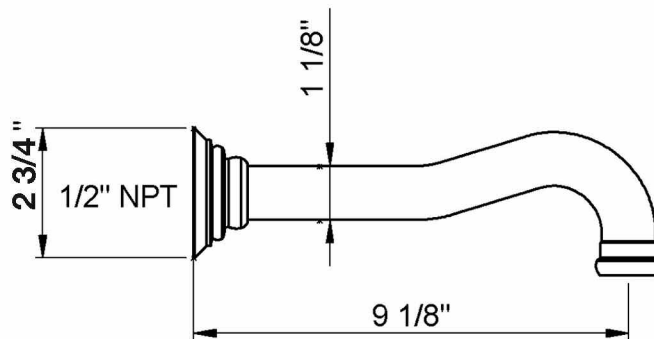

Wall Mounted Gotham Spout Only

Michael Berman Bath Collection

MB1944

FEATURES

- 9 1/8" spout reach
- 1/2" female NPT inlet connection

COLORS/FINISHE

- Polished Chrome
- Polished Nickel
- Satin Nickel
- Tuscan Brass
- Inca Brass

WARRANTY

- Limited Lifetime*
- * No Warranty on Tuscan Brass Finish (TCB)

MB1944

MB1944

MB1944

Item	Description	Part No	Finish
1	Gotham spout complete with 'O' ring and aerator	MB1944APC	Polished Chrome
1	Gotham spout complete with 'O' ring and aerator	MB1944STN	Satin Nickel
1	Gotham spout complete with 'O' ring and aerator	MB1944PN	Polished Nickel
1	Gotham spout complete with 'O' ring and aerator	MB1944TCB	Tuscan Brass
1	Gotham spout complete with 'O' ring and aerator	MB1944IB	Inca Brass
1a	A-134 'O' ring	R9200134	
1b	Gotham spout	N/A	
2	M28 Cone & aerator	R942614	Polished Chrome
2	M28 Cone & aerator	R9401444	Satin Nickel
2	M28 Cone & aerator	R9401506	Polished Nickel
2	M28 Cone & aerator	R9401507	Tuscan Brass
2	M28 Cone & aerator	R9401508	Inca Brass
2a	Flat washer	N/A	
2b	28mm aerator insert includes flat washer	R9426140	
2c	Aerator cone	N/A	