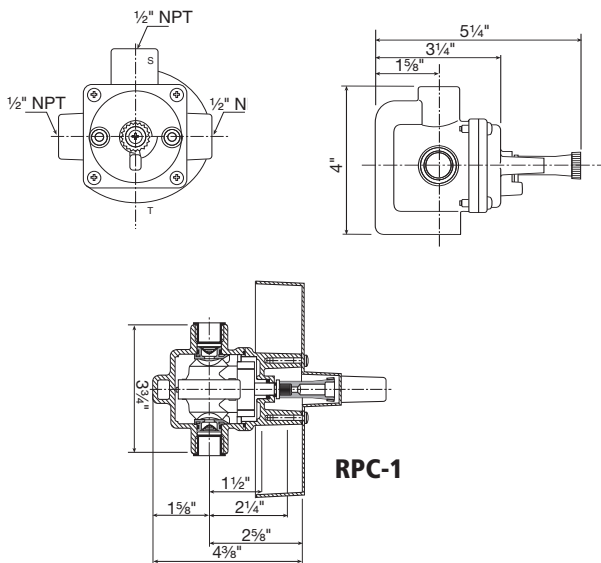

Consult your local Rohl showroom for additional information and specifications. For complete warranty details and a list of showrooms, go to www.rohlhome.com.