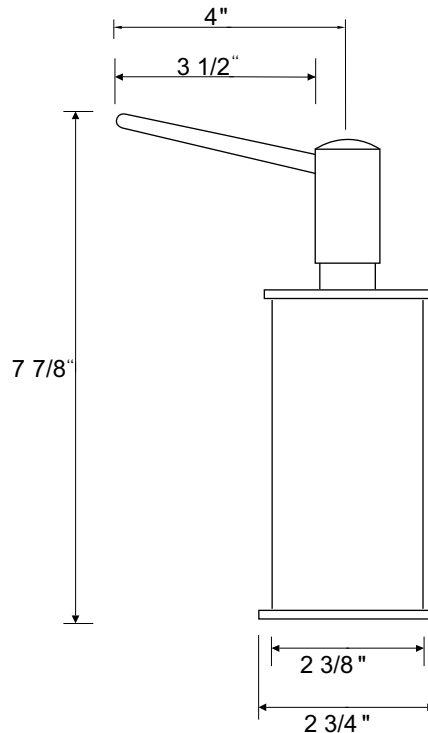

WARRANTY

- Limited Lifetime*
- *No Warranty on Tuscan Brass Finish

Consult your local ROHL showroom for additional information and specifications. For complete warranty details and a list of showrooms, go to www.rohlhome.com.