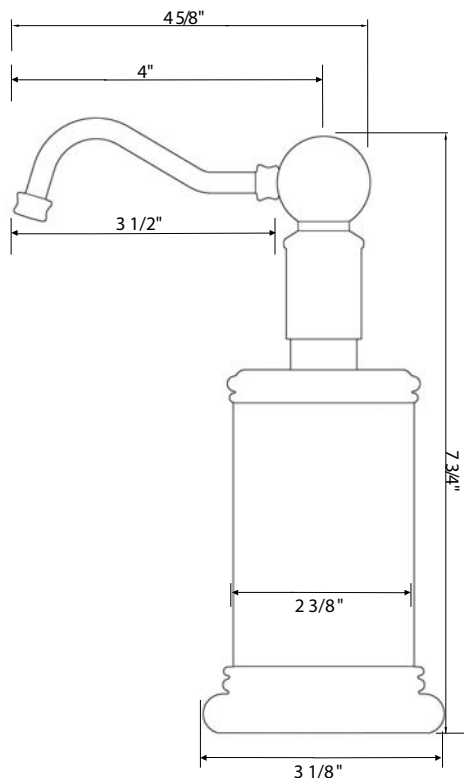

WARRANTY

- Limited Lifetime*
- *No Warranty on Tuscan Brass Finish

Consult your local ROHL showroom for additional information and specifications. For complete warranty details and a list of showrooms, go to www.rohlhome.com.