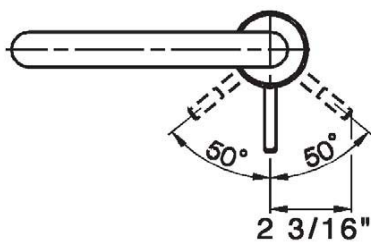

Single Lever Single Hole Lav Faucet

ROHL Modern Bath

ST53L*

FEATURES

- Swiveling C-spout
- Side mount metal lever
- Single lever control
- Ceramic disc cartridge
- Solid brass
- Pop-up not available
- 1 1/4" hole cutout

FINISHES

- Polished Chrome
- Polished Nickel
- Satin Nickel

WARRANTY

- Limited Lifetime

* For CA/VT, place a "-2" at end of model number for code compliant product. (Example A3608LMAPC-2)

Consult your local ROHL showroom for additional information and specifications. For complete warranty details and a list of showrooms, go to www.rohlhome.com.