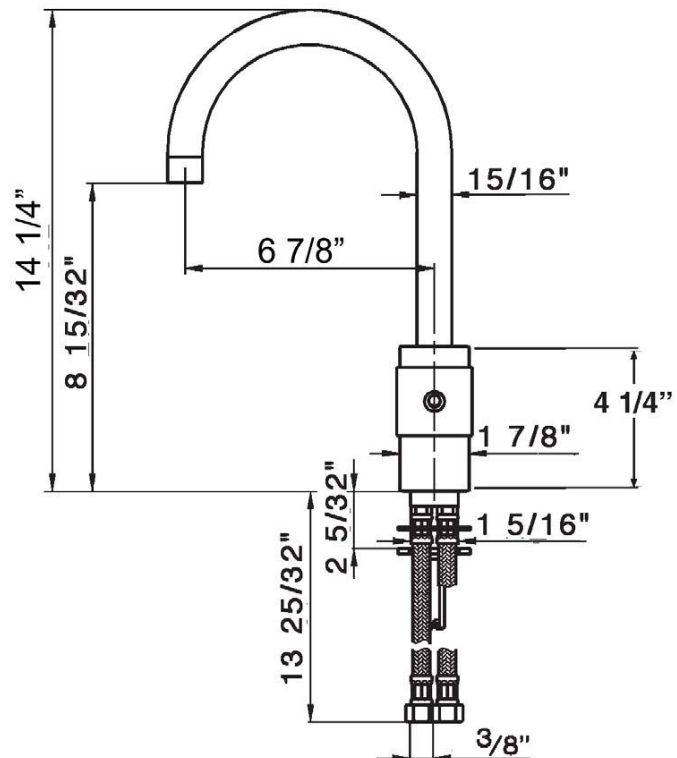

Single Lever Single Hole Lav Faucet

ROHL Modern Bath

ST53L*

FEATURES

- Swiveling C-spout
- Side mount metal lever
- Single lever control
- Ceramic disc cartridge
- Solid brass
- Pop-up not available
- 1 1/4" hole cutout

FINISHES

- Polished Chrome
- Polished Nickel
- Satin Nickel

WARRANTY

- Limited Lifetime

* For CA/VT, place a "-2" at end of model number for code compliant product. (Example A3608LMAPC-2)

Consult your local ROHL showroom for additional information and specifications. For complete warranty details and a list of showrooms, go to www.rohlhome.com.